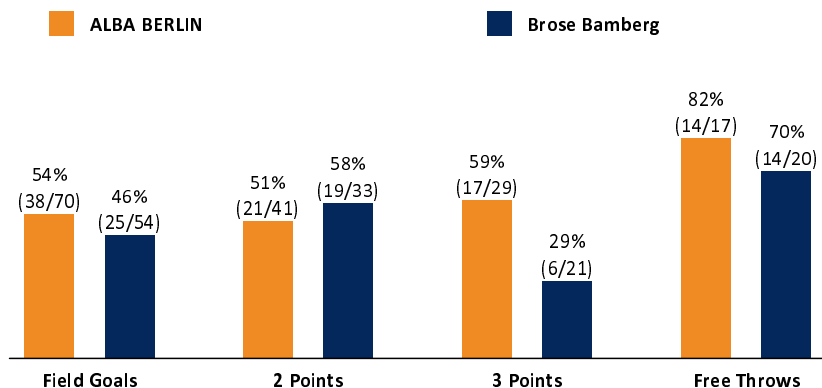

ALBA BERLIN

107 : 70

Brose Bamberg

Referee: REITER Moritz
Umpires: RODRIGUEZ Toni / CICI Gentian
Commissioner: JANZEN Sascha

Attendance: 10.340
Berlin, Mercedes-Benz Arena (14.500 Plätze), SO 1 MRZ 2020, 15:00, Game-ID: 24152

Scoreboard table showing Q1, Q2, Q3, Q4 scores for BER and BAM.

BER - ALBA BERLIN (Coach: GARCIA RENESES Alejandro)

Main player statistics table for ALBA BERLIN including columns for No., Name, Min, PTS, 2 Points, 3 Points, Field Goals, Free Throws, and various rebound and efficiency metrics.

BAM - Brose Bamberg (Coach: MOORS Roel)

Main player statistics table for BROSE BAMBERG including columns for No., Name, Min, PTS, 2 Points, 3 Points, Field Goals, Free Throws, and various rebound and efficiency metrics.

Summary table comparing BER and BAM across various statistical categories like Rebounds, Assists, Fouls, Turnovers, Steals, Points in the Paint, etc.

EASycREDIT-BBL.DE

Alle offiziellen Statistiken der easycCredit BBL, Daten, Rekorde uvm. gibt es auf easycCredit-BBL.de! News, Stats, Tabelle und Spielplan für unterwegs: Kostenlos für iOS und Android in der offiziellen Liga-App!

MAGENTA SPORT

Keinen Korb mehr verpassen - Alle Spiele der easycCredit BBL und des MagentaSport BBL Pokals LIVE und in HD! Das größte Basketball-Angebot Deutschlands zuhause und mobil! www.MagentaSport.de

LEGEND
Min Minutes Played
DNP Did Not Play
PTS Points
DR Defensive Rebounds
OR Offensive Rebounds
TR Total Rebounds
AS Assists
ST Steals
TO Turnovers
BS Blocked Shots
SB Shots Blocked
EFF Efficiency = ((PTS + TR + AS + ST + BS) - ((FGA - FGM) + (FTA - FTM) + TO))
PF Fouls
FD Fouls Drawn
+/- Plus-Minus-Rating
* Starters