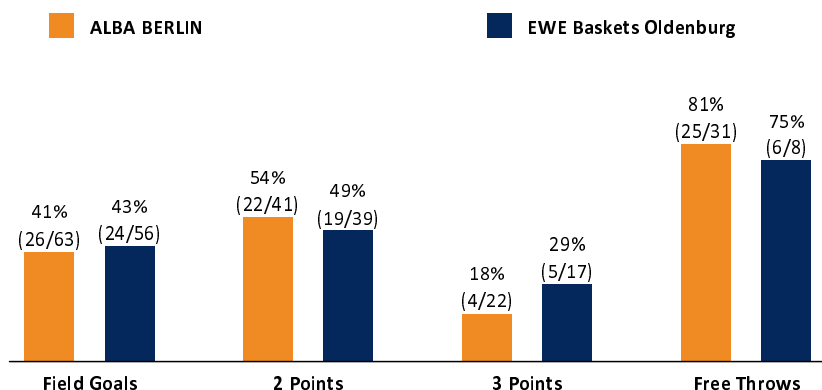

ALBA BERLIN

81 : 59 EWE Baskets Oldenburg

Referee: RODRIGUEZ Toni
Umpires: PANTHER Anne / BITTNER Steve
Commissioner: HOLSTEN Ingo

MÜNCHEN, Audi Dome, MI 24 JUN 2020, 20:30, Game-ID: 25148

Scoreboard table showing Q1, Q2, Q3, Q4 scores for BER and OLD.

BER - ALBA BERLIN (Coach: GARCIA RENESES Alejandro)

Main player statistics table for ALBA BERLIN including columns for No., Name, Min, PTS, 2 Points, 3 Points, Field Goals, Free Throws, and various rebound/assist metrics.

OLD - EWE Baskets Oldenburg (Coach: DRIJENCIC Miladen)

Main player statistics table for EWE BASKETS OLDENBURG including columns for No., Name, Min, PTS, 2 Points, 3 Points, Field Goals, Free Throws, and various rebound/assist metrics.

Summary table comparing BER and OLD across various statistical categories like Rebounds, Assists, Fouls, etc.

EASycREDIT-BBL.DE

Alle offiziellen Statistiken der easyCredit BBL, Daten, Rekorde uvm. gibt es auf easyCredit-BBL.de! News, Stats, Tabelle und Spielplan für unterwegs: Kostenlos für iOS und Android in der offiziellen Liga-App!

MAGENTA SPORT

Keinen Korb mehr verpassen - Alle Spiele der easyCredit BBL und des MagentaSport BBL Pokals LIVE und in HD! Das größte Basketball-Angebot Deutschlands zuhause und mobil! www.MagentaSport.de

LEGEND: Min Minutes Played, DR Defensive Rebounds, AS Assists, BS Blocked Shots, PF Fouls, +/- Plus-Minus-Rating, DNP Did Not Play, OR Offensive Rebounds, ST Steals, SB Shots Blocked, FD Fouls Drawn, * Starters, PTS Points, TR Total Rebounds, TO Turnovers, EFF Efficiency = ((PTS + TR + AS + ST + BS) - ((FGA - FGM) + (FTA - FTM) + TO))