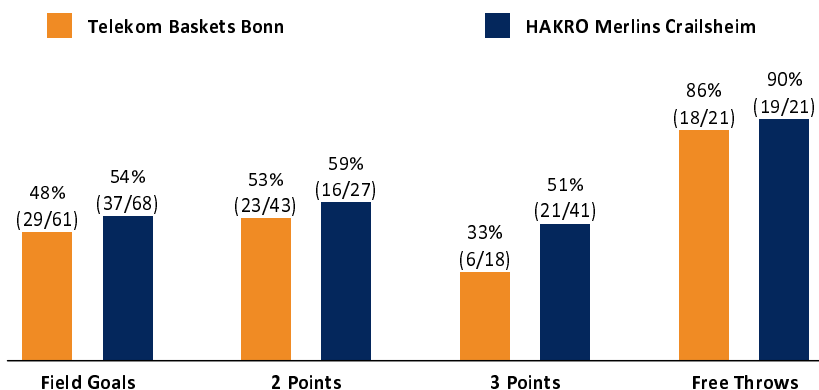

CRA - HAKRO Merlins Crailsheim (Coach: IISALO Tuomas)

No.	Name	Min	PTS	2 Points	3 Points	Field Goals	Free Throws	OR	DR	TR	AS	ST	TO	BS	SB	PF	FD	EFF	+/-	
*0	RUSSELL DeWayne	19:38	10	2/6 (33%)	1/1 (100%)	3/7 (43%)	3/4 (75%)	1		1	6	5				3	3	17	9	
1	CARPENTER Liam	7:19	0	0/1 (0%)	0/1 (0%)	0/2 (0%)						1	1					-2	-5	
6	SPAN Jan	20:33	19	1/1 (100%)	5/8 (63%)	6/9 (67%)	2/2 (100%)				4	2	1			3	1	21	23	
*7	HERRERA Sebastian	25:58	26	2/5 (40%)	6/8 (75%)	8/13 (62%)	4/5 (80%)	1	2	3	4	2	2			2	3	25	22	
*9	BLECK Fabian	27:30	10	1/1 (100%)	2/5 (40%)	3/6 (50%)	2/2 (100%)	1	2	3	5	1	4			1	2	12	29	
12	FORD Quincy	19:01	6	1/1 (100%)	1/3 (33%)	2/4 (50%)	1/1 (100%)	1	1	2	1	1	2			3	4	6	13	
20	MORGAN Jeremy	22:54	11	1/1 (100%)	3/5 (60%)	4/6 (67%)			3	3	2	2		2		1		18	29	
22	KOVACEVIC Dejan	12:50	4	1/2 (50%)		1/2 (50%)	2/2 (100%)		4	4	2	3	1			4	1	11	11	
*26	HAWKINS Javontae	23:38	19	4/6 (67%)	2/9 (22%)	6/15 (40%)	5/5 (100%)	1	5	6	1		3			3	9	14	18	
*34	JONES Aaron	20:39	9	3/3 (100%)	1/1 (100%)	4/4 (100%)		5	2	7	1	1	1			3		17	11	
Team / Coach								1	1	2							2			
Totals			200:00	114	16/27 (59%)	21/41 (51%)	37/68 (54%)	19/21 (90%)	11	20	31	26	16	15	2		23	23	141	32

BON	CRA
13 / 21 / 34	11 / 20 / 31
16	26
25	23
23	23
22	15
10	16
44	32
19	9
10	2
0 (:)	40 (53:93)
8-0 (61:93)	10-0 (53:93)
Lead Changes: 0	
Times Tied: 0	

EASYCREDIT-BBL.DE

Alle offiziellen Statistiken der easyCredit BBL, Daten, Rekorde uvm. gibt es auf easyCredit-BBL.de! News, Stats, Tabelle und Spielplan für unterwegs: Kostenfrei für iOS und Android in der offiziellen Liga-App!

MAGENTA SPORT

Keinen Korb mehr verpassen - Alle Spiele der easyCredit BBL und des MagentaSport BBL Pokals LIVE und in HD! Das größte Basketball-Angebot Deutschlands zuhause und mobil! www.MagentaSport.de

LEGEND
Min Minutes Played DR Defensive Rebounds AS Assists BS Blocked Shots PF Fouls +/- Plus-Minus-Rating
DNP Did Not Play OR Offensive Rebounds ST Steals SB Shots Blocked FD Fouls Drawn * Starters
PTS Points TR Total Rebounds TO Turnovers EFF Efficiency = ((PTS + TR + AS + ST + BS) - ((FGA - FGM) + (FTA - FTM) + TO))