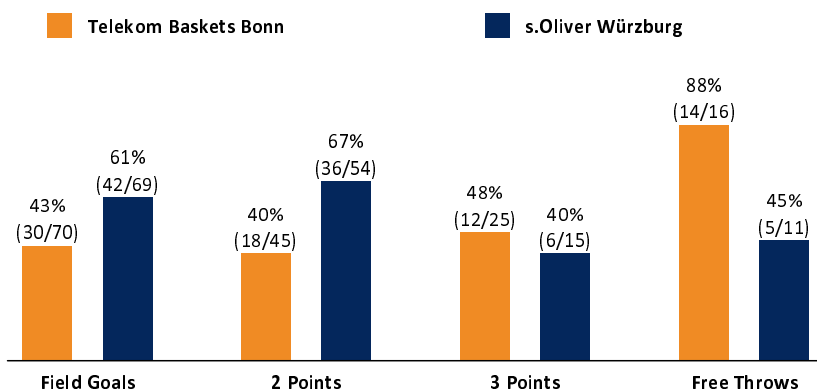

WUE - s.Oliver Würzburg (Coach: WUCHERER Denis)

No.	Name	Min	PTS	2 Points	3 Points	Field Goals	Free Throws	OR	DR	TR	AS	ST	TO	BS	SB	PF	FD	EFF	+/-	
0	ETOU Junior	16:45	0	0/1 (0%)		0/1 (0%)			3	3	2						3	4	-11	
1	HULLS Jordan	22:42	8	4/7 (57%)	0/1 (0%)	4/8 (50%)			1	1	3		1			2	1	7	-4	
3	OBIESIE Joshua	8:44	5	1/3 (33%)	1/2 (50%)	2/5 (40%)	0/2 (0%)						1			2	1	-1	-9	
7	HAUFURTHNER Nils	6:08	2	1/1 (100%)		1/1 (100%)												2	-2	
*12	BOWLIN Skyler	23:33	8	4/6 (67%)	0/1 (0%)	4/7 (57%)			2	2	5	1				4	4	13	18	
*21	KOCH Florian	22:08	12	3/3 (100%)	2/4 (50%)	5/7 (71%)		1	3	4	1					4		15	18	
*22	WELLS Cameron	24:14	23	7/11 (64%)	3/6 (50%)	10/17 (59%)		3	4	7	6	1	1			3	2	29	8	
*23	CHAPMAN Brekkott	23:51	9	3/5 (60%)	0/1 (0%)	3/6 (50%)	3/4 (75%)	1	2	3	1	1	2	1		3	2	9	18	
34	HOFFMANN Felix	18:18	2	1/1 (100%)		1/1 (100%)	0/1 (0%)	1	2	3		1				1	1	5	-14	
*40	FISCHER Luke	33:37	26	12/16 (75%)		12/16 (75%)	2/4 (50%)	2	10	12	8		1	4			4	43	23	
Team / Coach								1		1							1			
Totals			200:00	95	36/54 (67%)	6/15 (40%)	42/69 (61%)	5/11 (45%)	9	27	36	26	4	6	5		19	18	127	9

BON	WUE
12 / 21 / 33	9 / 27 / 36
19	26
18	19
19	18
9	6
4	4
30	52
13	17
9	9
1 (34:33)	17 (5:22)
10-0 (22:26)	11-0 (5:22)
Lead Changes: 2	
Times Tied: 2	

EASYCREDIT-BBL.DE

Alle offiziellen Statistiken der easyCredit BBL, Daten, Rekorde uvm. gibt es auf easyCredit-BBL.de! News, Stats, Tabelle und Spielplan für unterwegs: Kostenfrei für iOS und Android in der offiziellen Liga-App!

MAGENTA SPORT

Keinen Korb mehr verpassen - Alle Spiele der easyCredit BBL und des MagentaSport BBL Pokals LIVE und in HD! Das größte Basketball-Angebot Deutschlands zuhause und mobil! www.MagentaSport.de

LEGEND
Min Minutes Played   DR Defensive Rebounds   AS Assists   BS Blocked Shots   PF Fouls   +/- Plus-Minus-Rating
DNP Did Not Play   OR Offensive Rebounds   ST Steals   SB Shots Blocked   FD Fouls Drawn   * Starters
PTS Points   TR Total Rebounds   TO Turnovers   EFF Efficiency = ((PTS + TR + AS + ST + BS) - ((FGA - FGM) + (FTA - FTM) + TO))