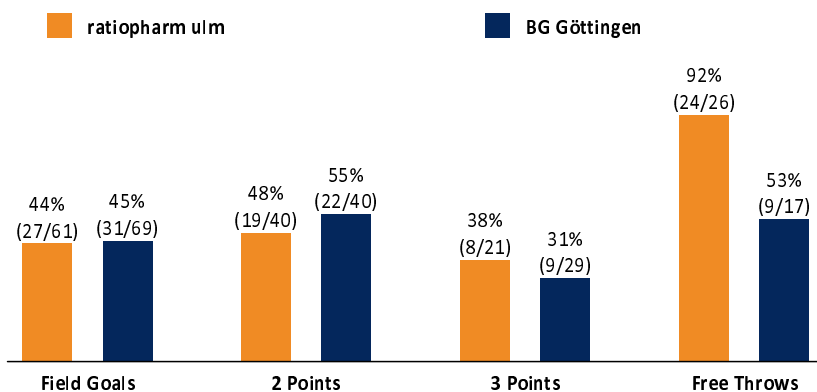

ratiopharm ulm

86 : 80

BG Göttingen

Referee: REITER Moritz
Umpires: BARTH Benjamin / MADINGER Christof
Commissioner: LAUPRECHT Claus

Attendance: 6.000
Ulm, ratiopharm arena (6.000 Plätze), SA 14 DEZ 2019, 20:30, Game-ID: 23968

Scoreboard table showing Q1, Q2, Q3, Q4 scores for ULM and GOT.

ULM - ratiopharm ulm (Coach: LAKOVIC Jaka)

Main player statistics table for ULM, including columns for No., Name, Min, PTS, 2 Points, 3 Points, Field Goals, Free Throws, and various advanced stats.

GOT - BG Göttingen (Coach: ROIJAKKERS Johan)

Main player statistics table for GOT, including columns for No., Name, Min, PTS, 2 Points, 3 Points, Field Goals, Free Throws, and various advanced stats.

Summary table comparing ULM and GOT on various metrics like Rebounds, Assists, Fouls, Turnovers, Steals, Points in the Paint, Second Chance Points, Fast Break Points, Biggest Lead, Biggest Scoring Run, Lead Changes, and Times Tied.