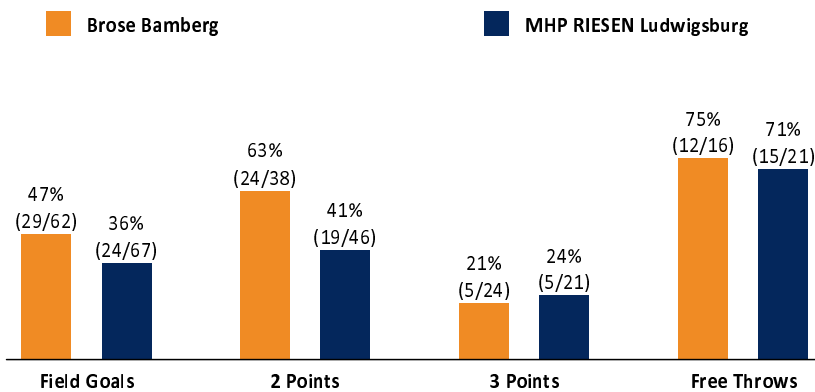

LUD - MHP RIESEN Ludwigsburg (Coach: PATRICK John)

No.	Name	Min	PTS	2 Points	3 Points	Field Goals	Free Throws	OR	DR	TR	AS	ST	TO	BS	SB	PF	FD	EFF	+/-	
*0	CARRINGTON Khadeen	32:00	21	6/11 (55%)	2/3 (67%)	8/14 (57%)	3/4 (75%)	1	3	4	1	1	2		1	1	5	18	-1	
*1	WEILER-BABB Nick	21:37	2	1/6 (17%)	0/3 (0%)	1/9 (11%)		1	1	2	1		1		2	1	2	-4	-12	
*3	SMITH Jaleen	34:10	13	3/6 (50%)	2/4 (50%)	5/10 (50%)	1/1 (100%)	2	4	6	4	3	2		1	1	2	19	1	
7	KONGA Konstantin	19:02	2		0/3 (0%)	0/3 (0%)	2/2 (100%)		4	4						1	3	3	1	
9	KNIGHT Marcos	27:29	18	4/13 (31%)	1/2 (50%)	5/15 (33%)	7/10 (70%)	2	4	6	1		4	1	4	4	6	9	-9	
13	CAISIN Radii	DNP																		
15	HUKPORTI Ariel	14:07	2				2/4 (50%)	2	2	4				1		2	3	5	-5	
*18	WOHLFARTH-BOTTERMANN Jonas	20:41	6	3/6 (50%)		3/6 (50%)		3	1	4			1			4	1	6	4	
*20	WIMBUSH II Thomas	18:27	4	2/4 (50%)	0/4 (0%)	2/8 (25%)		1		1				1		1		0	-8	
21	LEISSNER Tanner	9:27	0		0/1 (0%)	0/1 (0%)			1	1						5	1	0	0	
27	VON FINTEL Christian	DNP																		
30	BRASE Hans	3:00	0		0/1 (0%)	0/1 (0%)												-1	-6	
Team / Coach								5	2	7			1				6			
Totals			200:00	68	19/46 (41%)	5/21 (24%)	24/67 (36%)	15/21 (71%)	17	22	39	7	4	11	3	8	20	23	61	-7

BAM	LUD
12 / 28 / 40	17 / 22 / 39
21	7
23	20
20	23
13	11
2	4
44	30
8	12
9	6
21 (45:24)	0 (:)
10-0 (19:4)	9-0 (25:17)
	Lead Changes: 0
	Times Tied: 0

EASycREDIT-BBL.DE

Alle offiziellen Statistiken der easyCredit BBL, Daten, Rekorde uvm. gibt es auf easyCredit-BBL.de! News, Stats, Tabelle und Spielplan für unterwegs: Kostenfrei für iOS und Android in der offiziellen Liga-App!

MAGENTA SPORT

Keinen Korb mehr verpassen - Alle Spiele der easyCredit BBL und des MagentaSport BBL Pokals LIVE und in HD! Das größte Basketball-Angebot Deutschlands zuhause und mobil! www.MagentaSport.de

LEGEND
Min Minutes Played   DR Defensive Rebounds   AS Assists   BS Blocked Shots   PF Fouls   +/- Plus-Minus-Rating
DNP Did Not Play   OR Offensive Rebounds   ST Steals   SB Shots Blocked   FD Fouls Drawn   * Starters
PTS Points   TR Total Rebounds   TO Turnovers   EFF Efficiency = ((PTS + TR + AS + ST + BS) - ((FGA - FGM) + (FTA - FTM) + TO))