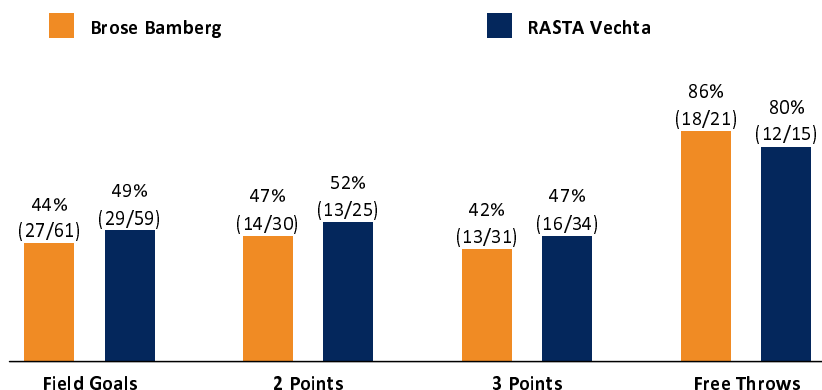

Brose Bamberg

85 : 86

RASTA Vechta

Referee: KOVACEVIC Nesa
Umpires: CICI Gentian / SIMONOW Konstantin
Commissioner: KINDERVATER Max

Attendance: 5.619
Bamberg, BROSE ARENA (6.150 Plätze), SO 19 JAN 2020, 18:00, Game-ID: 24111

Scoreboard table showing Q1, Q2, Q3, Q4 scores for BAM and VEC.

BAM - Brose Bamberg (Coach: MOORS Roel)

Main player statistics table for Brose Bamberg including columns for No., Name, Min, PTS, 2 Points, 3 Points, Field Goals, Free Throws, and various rebound/assist metrics.

VEC - RASTA Vechta (Coach: CALLES Pedro)

Main player statistics table for Rasta Vechta including columns for No., Name, Min, PTS, 2 Points, 3 Points, Field Goals, Free Throws, and various rebound/assist metrics.

Summary table comparing BAM and VEC across various statistical categories like Rebounds, Assists, Fouls, etc.

EASycRedit-BBL.DE

Alle offiziellen Statistiken der easycrredit BBL, Daten, Rekorde uvm. gibt es auf easycrredit-BBL.de! News, Stats, Tabelle und Spielplan für unterwegs: Kostenfrei für iOS und Android in der offiziellen Liga-App!

MAGENTA SPORT

Keinen Korb mehr verpassen - Alle Spiele der easycrredit BBL und des MagentaSport BBL Pokals LIVE und in HD! Das größte Basketball-Angebot Deutschlands zuhause und mobil! www.MagentaSport.de

LEGEND: Min Minutes Played, DR Defensive Rebounds, AS Assists, BS Blocked Shots, PF Fouls, +/- Plus-Minus-Rating, DNP Did Not Play, OR Offensive Rebounds, ST Steals, SB Shots Blocked, FD Fouls Drawn, * Starters, PTS Points, TR Total Rebounds, TO Turnovers, EFF Efficiency = ((PTS + TR + AS + ST + BS) - ((FGA - FGM) + (FTA - FTM) + TO))