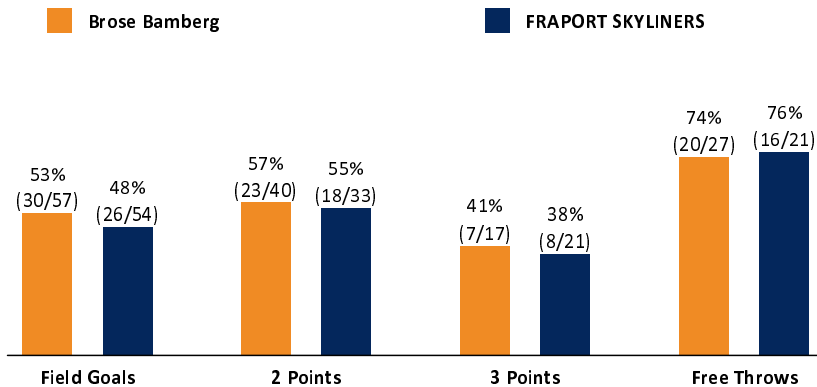

FRA - FRAPORT SKYLINERS (Coach: GLEIM Sebastian)

No.	Name	Min	PTS	2 Points	3 Points	Field Goals	Free Throws	OR	DR	TR	AS	ST	TO	BS	SB	PF	FD	EFF	+/-	
1	PRUITT Nigel	1:03	0															0	-2	
6	SCHOORMANN Len	2:23	0		0/1 (0%)	0/1 (0%)							1			1		-2	0	
*8	VARGAS Akeem	26:49	0	0/1 (0%)	0/1 (0%)	0/2 (0%)		1		1	3		2			1	4	0	-18	
13	SCHMIDT Daniel	9:51	0				0/2 (0%)				4		2			3	2	0	0	
14	KAYSER Aaron	1:03	2	1/1 (100%)		1/1 (100%)												2	-2	
20	McQUAID Matthew	22:26	12	2/4 (50%)	2/5 (40%)	4/9 (44%)	2/2 (100%)	1	4	5		2	3		1		2	11	-4	
*23	ROBERTSON Quantez	32:06	19	4/9 (44%)	2/6 (33%)	6/15 (40%)	5/6 (83%)		5	5	6	4	3		1	5	3	21	-2	
*24	HINES Shaquille	37:07	19	2/2 (100%)	3/7 (43%)	5/9 (56%)	6/6 (100%)	1	1	2	1		2			3	3	16	-12	
*30	RAHON Joe	26:47	8	4/7 (57%)		4/7 (57%)		1		1	6	1	2			3	3	11	-4	
33	VÖLLER Marco	15:48	10	3/5 (60%)	1/1 (100%)	4/6 (67%)	1/2 (50%)	2	6	8			1			5	1	14	-4	
*34	CARTER Darius	24:37	6	2/4 (50%)		2/4 (50%)	2/3 (67%)		6	6						3	3	9	-7	
Team / Coach								1	1	2			2				0			
Totals			200:00	76	18/33 (55%)	8/21 (38%)	26/54 (48%)	16/21 (76%)	7	23	30	20	7	18		2	24	21	82	-11

BAM	Rebounds OR/DR/TR	FRA
9 / 21 / 30	Assists	7 / 23 / 30
20	Fouls	20
21	Fouls Drawn	24
24	Turnovers	21
14	Steals	18
7	Points in the Paint	7
40	Second Chance Points	32
9	Fast Break Points	5
11	Biggest Lead	9
11 (85:74)	Biggest Scoring Run	5 (27:32)
8-0 (55:49)	Lead Changes:	6-0 (76:72)
	Times Tied:	13
		8

EASycREDIT-BBL.DE

Alle offiziellen Statistiken der easyCredit BBL, Daten, Rekorde uvm. gibt es auf easyCredit-BBL.de! News, Stats, Tabelle und Spielplan für unterwegs: Kostenfrei für iOS und Android in der offiziellen Liga-App!

MAGENTA SPORT

Keinen Korb mehr verpassen - Alle Spiele der easyCredit BBL und des MagentaSport BBL Pokals LIVE und in HD! Das größte Basketball-Angebot Deutschlands zuhause und mobil! www.MagentaSport.de

LEGEND

Min Minutes Played   DR Defensive Rebounds   AS Assists   BS Blocked Shots   PF Fouls   +/- Plus-Minus-Rating
DNP Did Not Play   OR Offensive Rebounds   ST Steals   SB Shots Blocked   FD Fouls Drawn   * Starters
PTS Points   TR Total Rebounds   TO Turnovers   EFF Efficiency = ((PTS + TR + AS + ST + BS) - ((FGA - FGM) + (FTA - FTM) + TO))