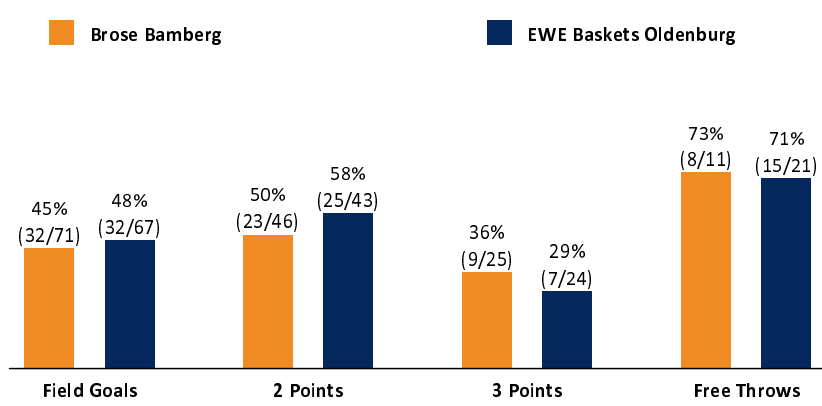

Brose Bamberg

81 : 86 EWE Baskets Oldenburg

Referee: RODRIGUEZ Toni
Umpires: BITTNER Steve / CICI Gentian
Commissioner: HOLSTEN Ingo

Attendance: 0
MÜNCHEN, Audi Dome, DO 18 JUN 2020, 20:30, Game-ID: 25140

Scoreboard table showing Q1, Q2, Q3, Q4 scores for BAM and OLD.

BAM - Brose Bamberg (Coach: MOORS Roel)

Main player statistics table for Brose Bamberg including columns for No., Name, Min, PTS, 2 Points, 3 Points, Field Goals, Free Throws, and various rebound/steal metrics.

OLD - EWE Baskets Oldenburg (Coach: DRIJENCIC Mladen)

Main player statistics table for EWE Baskets Oldenburg including columns for No., Name, Min, PTS, 2 Points, 3 Points, Field Goals, Free Throws, and various rebound/steal metrics.

Summary table comparing BAM and OLD on various metrics like Rebounds, Assists, Fouls, Turnovers, Steals, etc.

EASycREDIT-BBL.DE banner with text: Alle offiziellen Statistiken der easyCredit BBL, Daten, Rekorde uvm. gibt es auf easyCredit-BBL.de!

MAGENTA SPORT banner with text: Keinen Korb mehr verpassen - Alle Spiele der easyCredit BBL und des MagentaSport BBL Pokals LIVE und in HD!