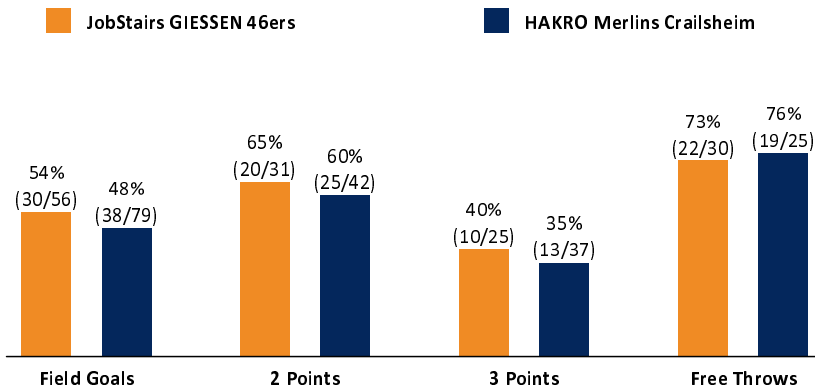

CRA - HAKRO Merlins Crailsheim (Coach: IISALO Tuomas)

No.	Name	Min	PTS	2 Points	3 Points	Field Goals	Free Throws	OR	DR	TR	AS	ST	TO	BS	SB	PF	FD	EFF	+/-
*0	RUSSELL DeWayne	29:22	18	5/10 (50%)	2/5 (40%)	7/15 (47%)	2/3 (67%)	3	2	5	4		2			3	3	16	21
1	CARPENTER Liam	0:37	1	0/1 (0%)		0/1 (0%)	1/2 (50%)				1				1	1	0	0	0
6	SPAN Jan	22:08	11	2/4 (50%)	2/5 (40%)	4/9 (44%)	1/2 (50%)				7	2			1	2	1	17	5
*7	HERRERA Sebastian	18:56	11	4/6 (67%)	1/2 (50%)	5/8 (63%)		1	4	5	2				1	1	3	15	10
*9	BLECK Fabian	26:35	7	2/5 (40%)	1/4 (25%)	3/9 (33%)		1	2	3	2	2				4		8	6
12	FORD Quincy	23:51	15	3/3 (100%)	2/4 (50%)	5/7 (71%)	3/5 (60%)	2	1	3	2	3	1			2	3	18	15
20	MORGAN Jeremy	26:15	14	3/3 (100%)	1/6 (17%)	4/9 (44%)	5/6 (83%)	3	4	7	3	2	1			1	4	19	2
22	KOVACEVIC Dejan	14:50	8	1/4 (25%)	2/2 (100%)	3/6 (50%)		2	5	7	1					2	1	13	10
*26	HAWKINS Javontae	22:41	18	4/5 (80%)	1/7 (14%)	5/12 (42%)	7/7 (100%)		2	2	1		1		1	2	7	13	13
*34	JONES Aaron	14:45	5	1/1 (100%)	1/2 (50%)	2/3 (67%)			1	1	2	2	1			5	1	8	-2
Team / Coach								1	1	2								2	
Totals		200:00	108	25/42 (60%)	13/37 (35%)	38/79 (48%)	19/25 (76%)	14	24	38	25	11	6		4	22	24	129	16

GIE	CRA
6 / 29 / 35	14 / 24 / 38
23	Rebounds OR/DR/TR
24	Assists
22	Fouls
20	Fouls Drawn
2	Turnovers
38	Steals
2	Points in the Paint
9	Second Chance Points
0 (12:12)	Fast Break Points
10-0 (73:84)	Biggest Lead
	Biggest Scoring Run
	Lead Changes: 0
	Times Tied: 3

EASYCREDIT-BBL.DE

Alle offiziellen Statistiken der easyCredit BBL, Daten, Rekorde uvm. gibt es auf easyCredit-BBL.de! News, Stats, Tabelle und Spielplan für unterwegs: Kostenfrei für iOS und Android in der offiziellen Liga-App!

MAGENTA SPORT

Keinen Korb mehr verpassen - Alle Spiele der easyCredit BBL und des MagentaSport BBL Pokals LIVE und in HD! Das größte Basketball-Angebot Deutschlands zuhause und mobil! www.MagentaSport.de

LEGEND
Min Minutes Played   DR Defensive Rebounds   AS Assists   BS Blocked Shots   PF Fouls   +/- Plus-Minus-Rating
DNP Did Not Play   OR Offensive Rebounds   ST Steals   SB Shots Blocked   FD Fouls Drawn   * Starters
PTS Points   TR Total Rebounds   TO Turnovers   EFF Efficiency = ((PTS + TR + AS + ST + BS) - ((FGA - FGM) + (FTA - FTM) + TO))