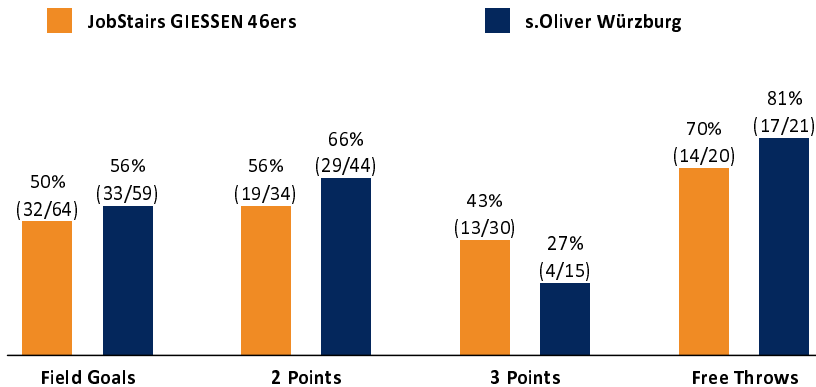

WUE - s.Oliver Würzburg (Coach: WUCHERER Denis)

No.	Name	Min	PTS	2 Points	3 Points	Field Goals	Free Throws	OR	DR	TR	AS	ST	TO	BS	SB	PF	FD	EFF	+/-
0	ETOU Junior	13:58	2	1/3 (33%)		1/3 (33%)		1	2	3						3	3	3	-7
1	HULLS Jordan	21:00	7	1/3 (33%)	0/2 (0%)	1/5 (20%)	5/5 (100%)	1	3	4	4	2	2			2	3	11	9
*3	OBIESIE Joshua	12:55	6	3/3 (100%)		3/3 (100%)			2	2	3					1	11	-5	
*5	RUDD Victor	27:20	6	3/6 (50%)	0/3 (0%)	3/9 (33%)		1	6	7	1	1	2		2	4	7	2	
7	HAßFURTHER Nils	DNP																	
8	RICHTER Johannes	18:28	16	5/6 (83%)		5/6 (83%)	6/7 (86%)		2	2			2			2	4	14	-15
*12	BOWLIN Skyler	27:55	17	4/5 (80%)	2/4 (50%)	6/9 (67%)	3/3 (100%)		3	3	5					3	3	22	-12
21	KOCH Florian	15:34	5	1/1 (100%)	1/4 (25%)	2/5 (40%)					1							3	-1
*22	WELLS Cameron	31:05	21	8/13 (62%)	1/2 (50%)	9/15 (60%)	2/2 (100%)		2	2	5	1	2			3	3	21	-5
34	HOFFMANN Felix	12:31	0						2	2						1		2	3
*40	FISCHER Luke	19:14	7	3/4 (75%)		3/4 (75%)	1/4 (25%)	1	5	6	1			2		4	2	12	11
Team / Coach									1	1		3					-2		
Totals		200:00	87	29/44 (66%)	4/15 (27%)	33/59 (56%)	17/21 (81%)	4	28	32	20	4	11	2	2	19	19	104	-4

GIE	WUE
6 / 24 / 30	4 / 28 / 32
26	Rebounds OR/DR/TR
19	Assists
19	Fouls
8	Fouls Drawn
3	Turnovers
32	Steals
2	Points in the Paint
7	Second Chance Points
9 (58:49)	Fast Break Points
10-0 (49:45)	Biggest Lead
	Biggest Scoring Run
	Lead Changes: 4
	Times Tied: 5

EASycREDIT-BBL.DE

Alle offiziellen Statistiken der easyCredit BBL, Daten, Rekorde uvm. gibt es auf easyCredit-BBL.de! News, Stats, Tabelle und Spielplan für unterwegs: Kostenfrei für iOS und Android in der offiziellen Liga-App!

MAGENTA SPORT

Keinen Korb mehr verpassen - Alle Spiele der easyCredit BBL und des MagentaSport BBL Pokals LIVE und in HD! Das größte Basketball-Angebot Deutschlands zuhause und mobil! www.MagentaSport.de

LEGEND

Min Minutes Played   DR Defensive Rebounds   AS Assists   BS Blocked Shots   PF Fouls   +/- Plus-Minus-Rating
DNP Did Not Play   OR Offensive Rebounds   ST Steals   SB Shots Blocked   FD Fouls Drawn   * Starters
PTS Points   TR Total Rebounds   TO Turnovers   EFF Efficiency = ((PTS + TR + AS + ST + BS) - ((FGA - FGM) + (FTA - FTM) + TO))