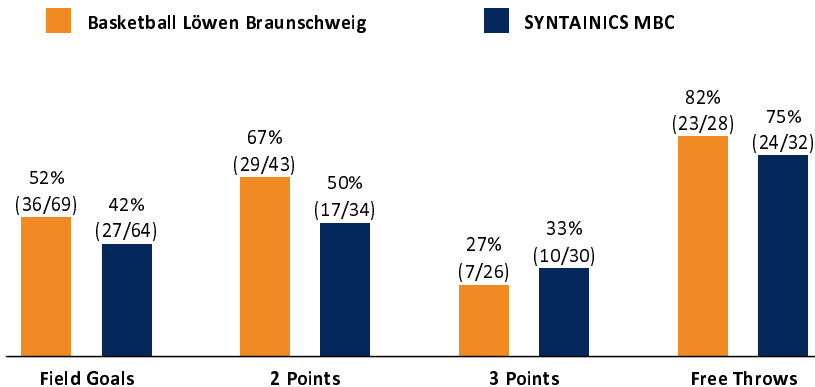

MBC - SYNTAINICS MBC (Coach: KAMINSKI Wojciech)

No.	Name	Min	PTS	2 Points	3 Points	Field Goals	Free Throws	OR	DR	TR	AS	ST	TO	BS	SB	PF	FD	EFF	+/-
*0	GBINIJE Michael	33:33	12	1/1 (100%)	2/7 (29%)	3/8 (38%)	4/4 (100%)	1	2	3	3	1	1			2	4	13	-13
*4	MICOVIC Strahinja	22:52	15	1/3 (33%)	3/5 (60%)	4/8 (50%)	4/8 (50%)	2	2	4	1		2			4	7	10	-16
6	KRSTANOVIC Marko	14:29	4	2/2 (100%)		2/2 (100%)			1	1	1	2				4	3	8	5
7	KERUSCH Sergio	21:23	8	1/7 (14%)	0/2 (0%)	1/9 (11%)	6/8 (75%)	2	4	6			1		3	1	4	3	-5
10	ZYLKA Ferdinand	11:07	8	0/1 (0%)	2/4 (50%)	2/5 (40%)	2/2 (100%)	2	1	3	2		1		1	3	1	9	5
15	EBERHARDT Sheldon	6:36	0		0/1 (0%)	0/1 (0%)							2						-3
*20	NOVAK Jovan	25:32	5	1/1 (100%)	1/5 (20%)	2/6 (33%)			4	4	6		4				1	7	-27
*32	KAJAMI-KEANE Kaza	30:41	21	5/10 (50%)	2/5 (40%)	7/15 (47%)	5/6 (83%)	1	4	5	5	2	2			3	4	22	-8
*33	JACKSON Cameron	21:57	11	4/7 (57%)		4/7 (57%)	3/4 (75%)	3	2	5		3	2			3	2	13	-11
44	TURUDIC Benedikt	11:50	4	2/2 (100%)	0/1 (0%)	2/3 (67%)			2	2	3		1	1		4	1	8	-2
Team / Coach								1	4	5								5	
Totals		200:00	88	17/34 (50%)	10/30 (33%)	27/64 (42%)	24/32 (75%)	12	26	38	21	8	16	1	4	24	27	95	-14

BRA	MBC
9 / 30 / 39	12 / 26 / 38
30	21
27	24
24	27
13	16
11	8
56	30
19	16
14	6
28 (69:41)	0 (2:2)
9-0 (34:15)	7-0 (94:75)
	Lead Changes: 0
	Times Tied: 1

EASYCREDIT-BBL.DE

Alle offiziellen Statistiken der easyCredit BBL, Daten, Rekorde uvm. gibt es auf easyCredit-BBL.de! News, Stats, Tabelle und Spielplan für unterwegs: Kostenfrei für iOS und Android in der offiziellen Liga-App!

MAGENTA SPORT

Keinen Korb mehr verpassen - Alle Spiele der easyCredit BBL und des MagentaSport BBL Pokals LIVE und in HD! Das größte Basketball-Angebot Deutschlands zuhause und mobil! www.MagentaSport.de

LEGEND
Min Minutes Played   DR Defensive Rebounds   AS Assists   BS Blocked Shots   PF Fouls   +/- Plus-Minus-Rating
DNP Did Not Play   OR Offensive Rebounds   ST Steals   SB Shots Blocked   FD Fouls Drawn   * Starters
PTS Points   TR Total Rebounds   TO Turnovers   EFF Efficiency = ((PTS + TR + AS + ST + BS) - ((FGA - FGM) + (FTA - FTM) + TO))