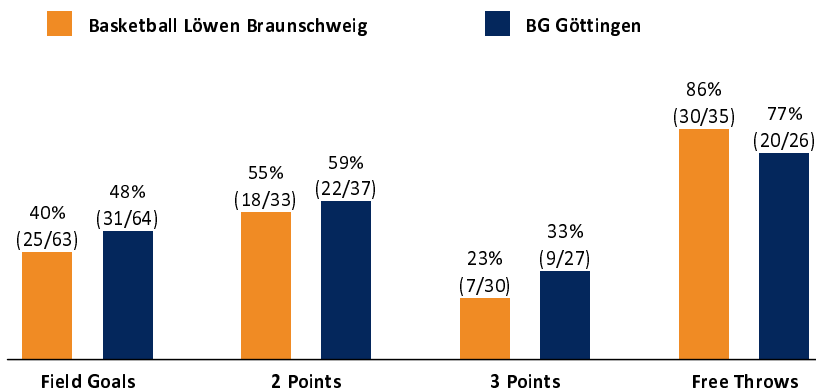

GOT - BG Göttingen (Coach: ROIJAKKERS Johan)

No.	Name	Min	PTS	2 Points	3 Points	Field Goals	Free Throws	OR	DR	TR	AS	ST	TO	BS	SB	PF	FD	EFF	+/-
*3	LOCKHART Dominic	34:20	13	3/3 (100%)	1/2 (50%)	4/5 (80%)	4/4 (100%)	2	2	4	4	1	2	1		3	4	20	2
*5	ANDERSON Kyan	26:35	23	3/6 (50%)	3/6 (50%)	6/12 (50%)	8/10 (80%)				5		4		1	3	5	16	1
6	LASISI Elias	33:12	12	0/1 (0%)	3/7 (43%)	3/8 (38%)	3/3 (100%)				2		1				1	17	0
10	KRAMER Dennis	16:37	0					1	2	3						2	1	4	-5
11	OMUVWIE Marvin	5:06	0		0/1 (0%)	0/1 (0%)		1	1	2								1	3
*13	ANDRIC Mihajlo	10:25	5	1/1 (100%)	1/2 (50%)	2/3 (67%)		1	2	3						1	3	7	-1
17	MÖNNINGHOFF Mathis	2:51	0															0	-1
19	WALESKOWSKI Adam	17:26	12	6/9 (67%)	0/1 (0%)	6/10 (60%)	0/2 (0%)	1	3	4	1		1			5	1	10	6
*21	OSETKOWSKI Dylan	18:56	10	4/8 (50%)		4/8 (50%)	2/3 (67%)	1	2	3		2				5	5	10	6
*25	ALLEN Terry	19:25	9	3/5 (60%)	1/5 (20%)	4/10 (40%)		1	2	3	3	1	1			4		9	3
33	HUNDT Bennet	15:07	7	2/4 (50%)	0/3 (0%)	2/7 (29%)	3/4 (75%)		3	3	2		1		1	2	3	5	6
44	BRYANT Kevin	DNP																	
Team / Coach								2	3	5								5	
Totals		200:00	91	22/37 (59%)	9/27 (33%)	31/64 (48%)	20/26 (77%)	12	27	39	17	5	11	2	2	25	23	104	4

BRA	GOT
10 / 21 / 31	12 / 27 / 39
14	17
23	25
25	23
7	11
4	5
32	40
9	13
2	4
2 (2:0)	12 (41:53)
8-0 (62:65)	7-0 (20:28)
	Lead Changes: 7
	Times Tied: 5

EASYCREDIT-BBL.DE

Alle offiziellen Statistiken der easyCredit BBL, Daten, Rekorde uvm. gibt es auf easyCredit-BBL.de! News, Stats, Tabelle und Spielplan für unterwegs: Kostenfrei für iOS und Android in der offiziellen Liga-App!

MAGENTA SPORT

Keinen Korb mehr verpassen - Alle Spiele der easyCredit BBL und des MagentaSport BBL Pokals LIVE und in HD! Das größte Basketball-Angebot Deutschlands zuhause und mobil! www.MagentaSport.de

LEGEND

Min Minutes Played   **DR** Defensive Rebounds   **AS** Assists   **BS** Blocked Shots   **PF** Fouls   **+/-** Plus-Minus-Rating
DNP Did Not Play   **OR** Offensive Rebounds   **ST** Steals   **SB** Shots Blocked   **FD** Fouls Drawn   ***** Starters
PTS Points   **TR** Total Rebounds   **TO** Turnovers   **EFF** Efficiency = ((PTS + TR + AS + ST + BS) - ((FGA - FGM) + (FTA - FTM) + TO))