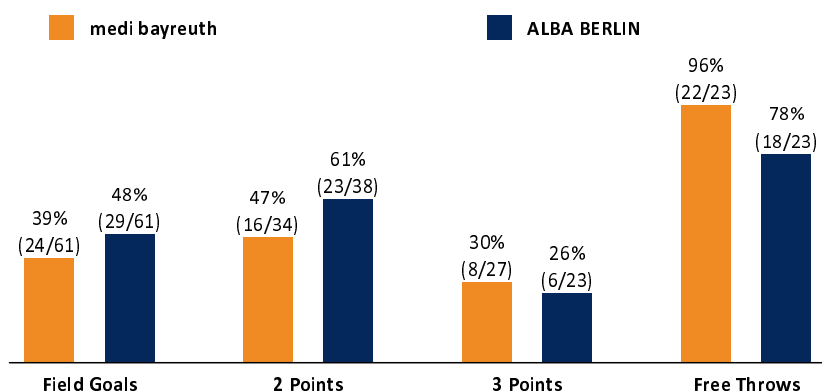

medi bayreuth

78 : 82

ALBA BERLIN

Referee: STREIT Enrico
Umpires: STRAUBE Carsten / REITER Moritz
Commissioner: SCHENCKING Albert

Attendance: 3.400
Bayreuth, Oberfrankenhalle (3.300 Plätze), SO 8 DEZ 2019, 15:00, Game-ID: 24070

Scoreboard table showing quarters Q1-Q4 for BAY and BER.

BAY - medi bayreuth (Coach: KORNER Raoul)

Main player statistics table for medi bayreuth including columns for No., Name, Min, PTS, 2 Points, 3 Points, Field Goals, Free Throws, and various rebound/assist metrics.

BER - ALBA BERLIN (Coach: GARCIA RENESES Alejandro)

Main player statistics table for ALBA BERLIN including columns for No., Name, Min, PTS, 2 Points, 3 Points, Field Goals, Free Throws, and various rebound/assist metrics.

Summary table comparing BAY and BER across various statistical categories like Rebounds, Assists, Fouls, etc.

EASYCREDIT-BBL.DE

Alle offiziellen Statistiken der easyCredit BBL, Daten,
Rekorde uvm. gibt es auf easyCredit-BBL.de! News, Stats, Tabelle und Spielplan
für unterwegs: Kostenlos für iOS und Android in der offiziellen Liga-App!

MAGENTA SPORT

Keinen Korb mehr verpassen - Alle Spiele der easy-
Credit BBL und des MagentaSport BBL Pokals LIVE und in HD! Das größte
Basketball-Angebot Deutschlands zuhause und mobil! www.MagentaSport.de

LEGEND
Min Minutes Played, DR Defensive Rebounds, AS Assists, BS Blocked Shots, PF Fouls, +/- Plus-Minus-Rating
DNP Did Not Play, OR Offensive Rebounds, ST Steals, SB Shots Blocked, FD Fouls Drawn, * Starters
PTS Points, TR Total Rebounds, TO Turnovers, EFF Efficiency = ((PTS + TR + AS + ST + BS) - ((FGA - FGM) + (FTA - FTM) + TO))