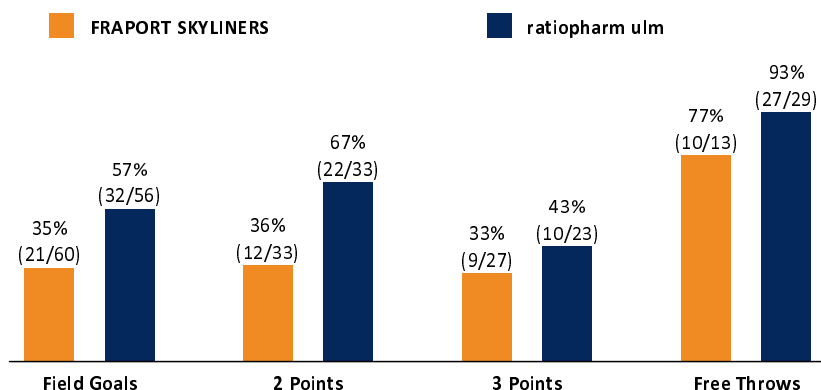

ULM - ratiopharm ulm (Coach: LAKOVIC Jaka)

No.	Name	Min	PTS	2 Points	3 Points	Field Goals	Free Throws	OR	DR	TR	AS	ST	TO	BS	SB	PF	FD	EFF	+/-	
*1	HARVEY Tyler	22:32	5	1/2 (50%)	1/5 (20%)	2/7 (29%)					2	2	1				2	3	13	
6	GÜNTHER Per	15:19	15	1/1 (100%)	3/5 (60%)	4/6 (67%)	4/4 (100%)				2	1	1	1		2	2	16	25	
10	PHILIPPS Christoph	12:53	2	1/1 (100%)		1/1 (100%)			1	1	3	1	1	1		4	1	7	23	
13	BRETZEL Nicolas	7:13	2	1/3 (33%)		1/3 (33%)			2	2				1				3	-4	
*17	OBST Andreas	21:47	8	1/1 (100%)	2/6 (33%)	3/7 (43%)			1	1	3	1	2	1		3		8	17	
*20	GOODWIN Archie	27:09	14	3/6 (50%)	1/2 (50%)	4/8 (50%)	5/5 (100%)		4	4	6	1	2			2	5	19	17	
21	OSETKOWSKI Dylan	15:05	18	2/3 (67%)		2/3 (67%)	14/15 (93%)	1	3	4			1			9	19	28		
22	KLEPEISZ Thomas	20:22	10	1/1 (100%)	2/3 (67%)	3/4 (75%)	2/2 (100%)		1	1	3			1			2	14	25	
27	KRIMMER Moritz	8:48	0									1				1		1	0	
33	HECKMANN Patrick	15:16	5	2/3 (67%)		2/3 (67%)	1/1 (100%)	1	4	5	1		2			2	1	8	18	
*34	SCHILLING Gavin	17:42	13	6/9 (67%)		6/9 (67%)	1/2 (50%)	3	5	8	1	1	1			1	2	18	16	
*35	WILLIS Derek	15:54	9	3/3 (100%)	1/2 (50%)	4/5 (80%)			2	2	1	1		1		2	2	13	22	
Team / Coach								3	3	6								6		
Totals			200:00	101	22/33 (67%)	10/23 (43%)	32/56 (57%)	27/29 (93%)	8	26	34	22	9	11	6		17	26	135	40

FRA	Rebounds OR/DR/TR	ULM
12 / 15 / 27		8 / 26 / 34
13	Assists	22
27	Fouls	17
17	Fouls Drawn	26
19	Turnovers	11
6	Steals	9
24	Points in the Paint	40
10	Second Chance Points	7
3	Fast Break Points	10
0 (:)	Biggest Lead	46 (41:87)
13-0 (61:94)	Biggest Scoring Run	15-0 (41:87)
	Lead Changes:	0
	Times Tied:	0

EASYCREDIT-BBL.DE

Alle offiziellen Statistiken der easyCredit BBL, Daten, Rekorde uvm. gibt es auf easyCredit-BBL.de! News, Stats, Tabelle und Spielplan für unterwegs: Kostenfrei für iOS und Android in der offiziellen Liga-App!

MAGENTA SPORT

Keinen Korb mehr verpassen - Alle Spiele der easyCredit BBL und des MagentaSport BBL Pokals LIVE und in HD! Das größte Basketball-Angebot Deutschlands zuhause und mobil! www.MagentaSport.de

LEGEND

Min Minutes Played   DR Defensive Rebounds   AS Assists   BS Blocked Shots   PF Fouls   +/- Plus-Minus-Rating
DNP Did Not Play   OR Offensive Rebounds   ST Steals   SB Shots Blocked   FD Fouls Drawn   * Starters
PTS Points   TR Total Rebounds   TO Turnovers   EFF Efficiency = ((PTS + TR + AS + ST + BS) - ((FGA - FGM) + (FTA - FTM) + TO))