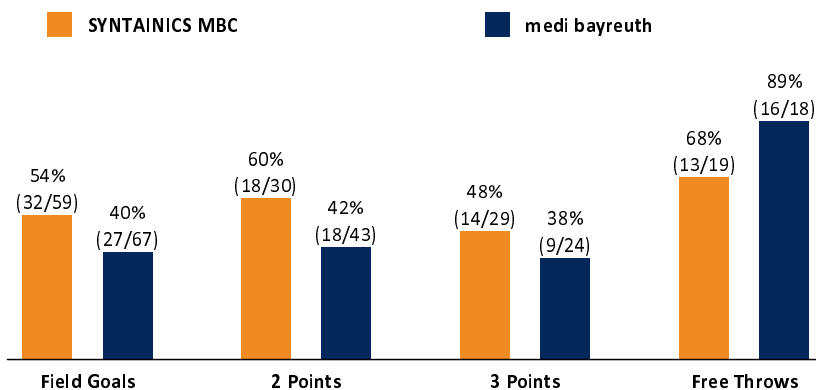

Referee: STRAUBE Carsten
 Umpires: BITTNER Steve / BEJAOUI Dominik
 Commissioner:

Attendance: 2.100
 MBC, Stadthalle Weißenfels, SA 28 SEP 2019, 20:30, Game-ID: 23976

	Q1		Q2		Q3		Q4	
MBC	25	25	27	52	25	77	14	91
BAY	17	17	23	40	18	58	21	79

BAY - medi bayreuth (Coach: KORNER Raoul)

No.	Name	Min	PTS	2 Points	3 Points	Field Goals	Free Throws	OR	DR	TR	AS	ST	TO	BS	SB	PF	FD	EFF	+/-
*3	ROBINSON James	21:44	2	0/9 (0%)	0/1 (0%)	0/10 (0%)	2/2 (100%)	1	2	3	7	1	1		1	1	2	2	-4
*6	JONES Lucious	17:53	6	2/2 (100%)	0/1 (0%)	2/3 (67%)	2/2 (100%)	2	1	3						2	1	8	-18
*8	WOODARD James	27:51	23	3/7 (43%)	4/10 (40%)	7/17 (41%)	5/6 (83%)	4	1	5						1	4	17	-4
10	DORETH Bastian	20:20	3		1/1 (100%)	1/1 (100%)		1	2	3	5		4			3	2	7	-3
17	MEISNER Lukas	28:05	11	3/3 (100%)	1/3 (33%)	4/6 (67%)	2/2 (100%)		6	6	3		1			1	3	17	0
20	ALFORD Bryce	26:57	15	2/8 (25%)	3/6 (50%)	5/14 (36%)	2/2 (100%)	1	1	2	2				1	1	4	10	-6
*22	TRAVIS Reid	25:12	8	3/6 (50%)		3/6 (50%)	2/2 (100%)	2	1	3			2			4	3	6	-4
23	RAFFINGTON Justin	14:48	8	4/5 (80%)		4/5 (80%)		1	1	2		1	1	2	1	5	1	11	-8
*33	BRUINSMA Evan	11:55	3	1/3 (33%)	0/1 (0%)	1/4 (25%)	1/2 (50%)	4	3	7	2				3	3	1	8	-12
50	GRÜTTNER BACOLU Joanic	5:15	0		0/1 (0%)	0/1 (0%)							1					-2	-1
Team / Coach									3	3									3
Totals		200:00	79	18/43 (42%)	9/24 (38%)	27/67 (40%)	16/18 (89%)	16	21	37	19	2	10	2	6	21	21	87	-12