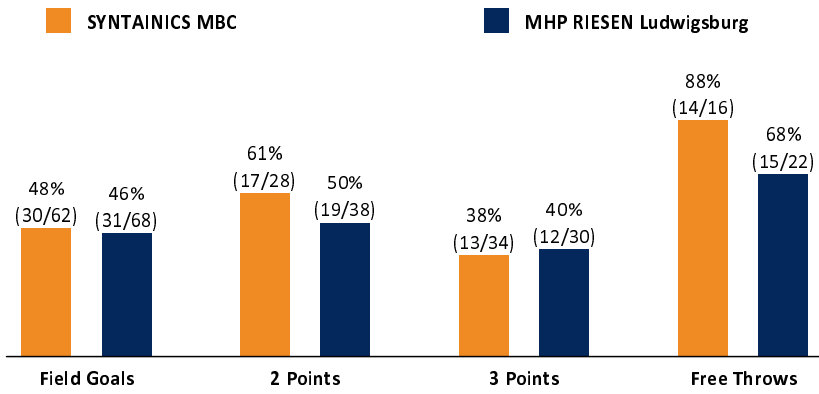

LUD - MHP RIESEN Ludwigsburg (Coach: PATRICK John)

No.	Name	Min	PTS	2 Points	3 Points	Field Goals	Free Throws	OR	DR	TR	AS	ST	TO	BS	SB	PF	FD	EFF	+/-	
*0	CARRINGTON Khadeen	31:09	18	4/7 (57%)	3/4 (75%)	7/11 (64%)	1/2 (50%)		2	2	4	1		1	2	3	2	21	1	
*1	WEILER-BABB Nick	37:11	24	3/5 (60%)	4/9 (44%)	7/14 (50%)	6/7 (86%)	1	6	7	8	2	1			4	32	8		
*3	SMITH Jaleen	19:30	17	4/5 (80%)	2/6 (33%)	6/11 (55%)	3/4 (75%)		1	1	2	3			1	4	3	17	6	
7	KONGA Konstantin	11:48	5	1/3 (33%)	1/1 (100%)	2/4 (50%)		1		1	4					1		8	14	
10	LYLES Jairus	19:52	3	1/4 (25%)	0/2 (0%)	1/6 (17%)	1/2 (50%)		5	5	4		1			2	2	5	-14	
13	CAISIN Radii	6:20	0						2	2						2		2	13	
15	HUKPORTI Ariel	3:50	3	1/1 (100%)		1/1 (100%)	1/4 (25%)					1	1			1	2	0	0	
18	WOHLFARTH-BOTTERMANN Jonas	15:53	2	1/3 (33%)		1/3 (33%)		2	2	4			1	1			3	4	3	
*20	WIMBUSH II Thomas	10:05	2	1/3 (33%)	0/2 (0%)	1/5 (20%)								1	1	1		-1	-7	
21	LEISSNER Tanner	21:59	10	2/4 (50%)	2/5 (40%)	4/9 (44%)			3	3	3	2				2	13	-5		
27	VON FINTELE Christian	2:06	0													1		0	-8	
*30	BRASE Hans	20:17	5	1/3 (33%)	0/1 (0%)	1/4 (25%)	3/3 (100%)	1	2	3	1				1	1	2	6	-1	
Team / Coach								2	1	3						3				
Totals			200:00	89	19/38 (50%)	12/30 (40%)	31/68 (46%)	15/22 (68%)	7	24	31	26	9	4	3	5	16	20	110	2

MBC	LUD
9 / 33 / 42	7 / 24 / 31
22	Assists 26
20	Fouls 16
16	Fouls Drawn 20
15	Turnovers 4
3	Steals 9
30	Points in the Paint 34
14	Second Chance Points 2
13	Fast Break Points 17
14 (57:43)	Biggest Lead 4 (5:9)
12-0 (31:18)	Biggest Scoring Run 9-0 (31:27)
	Lead Changes: 9
	Times Tied: 9