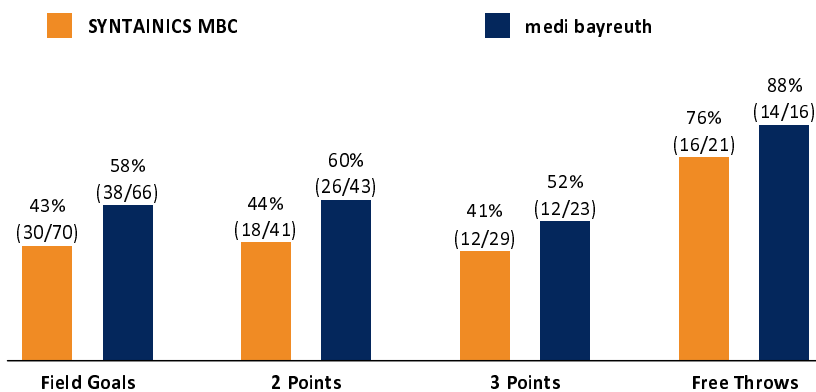

Referee: PANTHER Anne  
 Umpires: HACK Johannes / KATTUR Radeesh  
 Commissioner: RÜTER Jörg

Attendance: 2.800  
 MBC, Stadthalle Weißenfels (3.000 Plätze), SA 4 JAN 2020, 20:30, Game-ID: 24100

	Q1	Q2	Q3	Q4
MBC	29 29	28 57	15 72	16 88
BAY	27 27	22 49	25 74	28 102

**BAY - medi bayreuth** (Coach: KORNER Raoul)

No.	Name	Min	PTS	2 Points	3 Points	Field Goals	Free Throws	OR	DR	TR	AS	ST	TO	BS	SB	PF	FD	EFF	+/-	
3	ROBINSON James	22:43	13	4/6 (67%)		4/6 (67%)	5/5 (100%)		3	3	8		1			2	3	21	7	
*8	WOODARD James	35:02	20	4/7 (57%)	4/5 (80%)	8/12 (67%)			2	2	3	1	1	1		2	1	22	19	
*10	DORETH Bastian	23:01	8	1/4 (25%)	2/3 (67%)	3/7 (43%)			2	2	5		1		1	2	1	10	2	
*11	SEIFERTH Andreas	25:46	14	7/8 (88%)	0/1 (0%)	7/9 (78%)		2	4	6	3	1	1			3	2	21	19	
17	MEISNER Lukas	24:01	20	4/4 (100%)	3/5 (60%)	7/9 (78%)	3/4 (75%)	1	4	5	2					2	4	24	12	
20	ALFORD Bryce	17:40	8	1/2 (50%)	1/2 (50%)	2/4 (50%)	3/3 (100%)						2		1		1	4	12	
22	TRAVIS Reid	14:14	5	2/4 (50%)		2/4 (50%)	1/2 (50%)	1	2	3	1	1	3	1	1	4	5	5	-5	
*33	BRUINSMA Evan	8:38	2	1/3 (33%)	0/1 (0%)	1/4 (25%)		1	1	2						3		1	-5	
34	PRYSZCZ Lukas	DNP																		
*44	LINHART Nate	23:20	12	2/5 (40%)	2/5 (40%)	4/10 (40%)	2/2 (100%)		5	5	6	1	2			1	1	16	3	
50	GRÜTTNER BACOU Joanic	5:35	0		0/1 (0%)	0/1 (0%)										2		-1	-6	
Team / Coach								4	5	9							9			
<b>Totals</b>			<b>200:00</b>	<b>102</b>	<b>26/43 (60%)</b>	<b>12/23 (52%)</b>	<b>38/66 (58%)</b>	<b>14/16 (88%)</b>	<b>9</b>	<b>28</b>	<b>37</b>	<b>28</b>	<b>4</b>	<b>11</b>	<b>2</b>	<b>3</b>	<b>21</b>	<b>18</b>	<b>132</b>	<b>14</b>