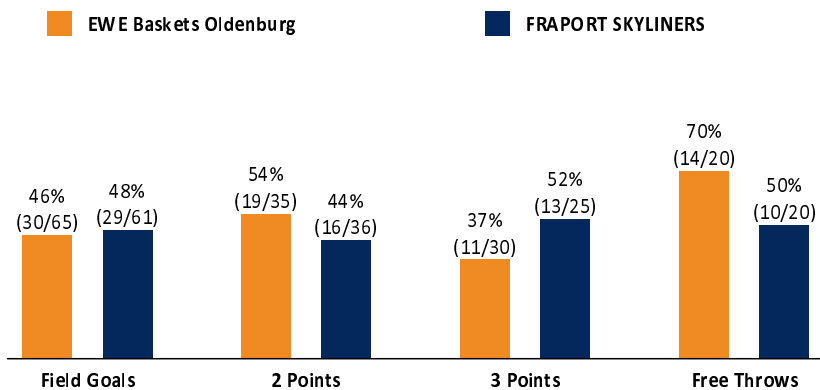

FRA - FRAPORT SKYLINERS (Coach: GLEIM Sebastian)

No.	Name	Min	PTS	2 Points	3 Points	Field Goals	Free Throws	OR	DR	TR	AS	ST	TO	BS	SB	PF	FD	EFF	+/-	
8	VARGAS Akeem	12:50	11	1/1 (100%)	3/5 (60%)	4/6 (67%)		2	1	3	2						1	14	4	
*10	JONES Lamont	33:48	11	2/5 (40%)	2/4 (50%)	4/9 (44%)	1/3 (33%)		1	1	2	1	2			1	2	6	-3	
13	SCHMIDT Daniel	2:04	0															0	-3	
20	McQUAID Matthew	18:50	14	1/1 (100%)	4/5 (80%)	5/6 (83%)		1		1						2		14	4	
*21	KRATZER Leon	18:55	12	4/8 (50%)		4/8 (50%)	4/10 (40%)	4	4	8	3		4	1	1	5	7	10	2	
*23	ROBERTSON Quantez	40:57	14	2/6 (33%)	3/6 (50%)	5/12 (42%)	1/3 (33%)	4	3	7	4	1	5		1	2	4	12	-7	
*24	HINES Shaquille	35:16	4	2/3 (67%)	0/4 (0%)	2/7 (29%)		1	5	6	2	2	4		1	3		5	-13	
*30	RAHON Joe	39:14	6	1/5 (20%)	1/1 (100%)	2/6 (33%)	1/1 (100%)	1	3	4	12	2				1	2	20	0	
33	VÖLLER Marco	10:03	2	1/2 (50%)		1/2 (50%)			1	1	1		1			5		2	3	
34	CARTER Darius	13:03	7	2/5 (40%)		2/5 (40%)	3/3 (100%)		4	4	1	1	2			5	3	8	-7	
Team / Coach									3	3			1				2			
Totals			225:00	81	16/36 (44%)	13/25 (52%)	29/61 (48%)	10/20 (50%)	13	25	38	27	7	19	1	3	24	19	93	-4

OLD	FR
13 / 22 / 35	13 / 25 / 38
17	27
19	24
24	19
13	19
11	7
32	26
13	18
12	
5 (59:54)	13 (32:45)
10-0 (42:45)	7-0 (13:17)
Lead Changes: 13	
Times Tied: 10	

EASYCREDIT-BBL.DE

Alle offiziellen Statistiken der easyCredit BBL, Daten, Rekorde uvm. gibt es auf easyCredit-BBL.de! News, Stats, Tabelle und Spielplan für unterwegs: Kostenfrei für iOS und Android in der offiziellen Liga-App!

MAGENTA SPORT

Keinen Korb mehr verpassen - Alle Spiele der easyCredit BBL und des MagentaSport BBL Pokals LIVE und in HD! Das größte Basketball-Angebot Deutschlands zuhause und mobil! www.MagentaSport.de

LEGEND
Min Minutes Played   DR Defensive Rebounds   AS Assists   BS Blocked Shots   PF Fouls   +/- Plus-Minus-Rating
DNP Did Not Play   OR Offensive Rebounds   ST Steals   SB Shots Blocked   FD Fouls Drawn   * Starters
PTS Points   TR Total Rebounds   TO Turnovers   EFF Efficiency = ((PTS + TR + AS + ST + BS) - ((FGA - FGM) + (FTA - FTM) + TO))