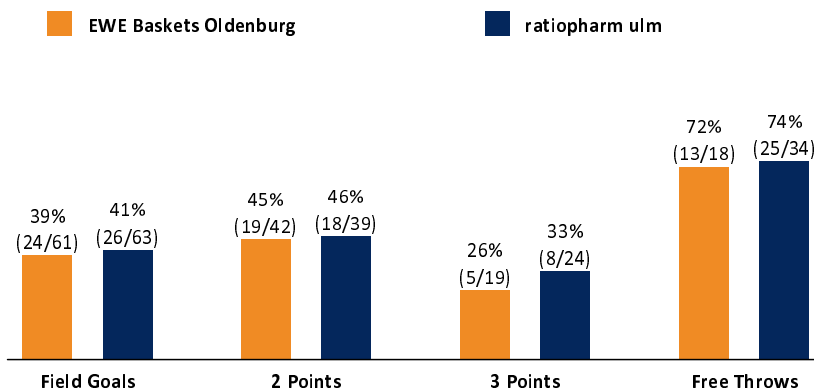

ULM - ratiopharm ulm (Coach: LAKOVIC Jaka)

No.	Name	Min	PTS	2 Points	3 Points	Field Goals	Free Throws	OR	DR	TR	AS	ST	TO	BS	SB	PF	FD	EFF	+/-	
*1	HARVEY Tyler	21:18	15	1/4 (25%)	3/5 (60%)	4/9 (44%)	4/5 (80%)		2	2			2			1	4	9	10	
6	GÜNTHER Per	16:13	7	0/1 (0%)	1/3 (33%)	1/4 (25%)	4/6 (67%)		1	1	4					1	5	7	10	
10	PHILIPPS Christoph	15:23	0	0/2 (0%)		0/2 (0%)		1	3	4		1	1	2	1	2	1	4	3	
13	BRETZEL Nicolas	3:50	4	2/2 (100%)	0/1 (0%)	2/3 (67%)	0/1 (0%)		1	1						2	1	3	-4	
*17	OBST Andreas	22:30	6	0/3 (0%)	2/6 (33%)	2/9 (22%)		1	1	2						1	1	1	3	
*20	GOODWIN Archie	24:37	14	6/10 (60%)		6/10 (60%)	2/7 (29%)		1	1		3			2	1	5	9	16	
21	OSETKOWSKI Dylan	22:20	8	4/8 (50%)	0/1 (0%)	4/9 (44%)		2	6	8	1		1		1	2	1	11	18	
22	KLEPEISZ Thomas	19:59	11		1/4 (25%)	1/4 (25%)	8/8 (100%)	2		2	6	2	2			2	5	16	15	
27	KRIMMER Moritz	2:50	0	0/1 (0%)		0/1 (0%)			1	1					1	3		0	-5	
33	HECKMANN Patrick	12:59	4		0/1 (0%)	0/1 (0%)	4/4 (100%)	1	3	4	1	1	1		1	2	2	8	27	
*34	SCHILLING Gavin	11:05	6	3/3 (100%)		3/3 (100%)		2	3	5			3	1		3		9	-2	
*35	WILLIS Derek	26:56	10	2/5 (40%)	1/3 (33%)	3/8 (38%)	3/3 (100%)	2	5	7	2			1			3	15	4	
Team / Coach								1	2	3							3			
Totals			200:00	85	18/39 (46%)	8/24 (33%)	26/63 (41%)	25/34 (74%)	12	29	41	14	7	10	4	6	20	28	95	19