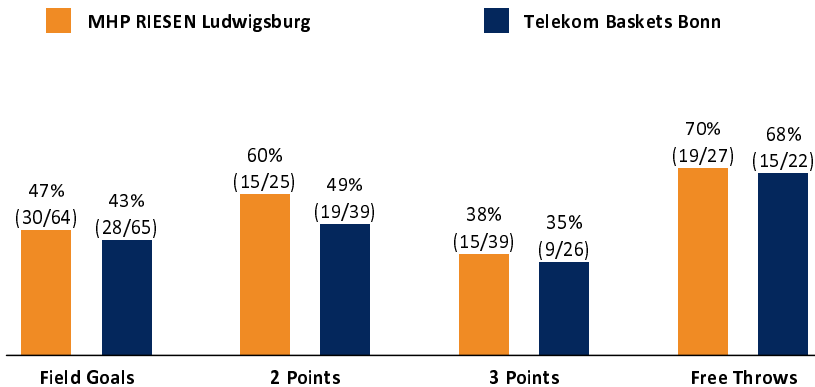

BON - Telekom Baskets Bonn (Coach: PÄCH Thomas)

No.	Name	Min	PTS	2 Points	3 Points	Field Goals	Free Throws	OR	DR	TR	AS	ST	TO	BS	SB	PF	FD	EFF	+/-
1	SAIBOU Joshiko	17:13	11	2/2 (100%)	2/6 (33%)	4/8 (50%)	1/2 (50%)	1		1	3		1			4	1	9	-9
*2	McKINNEY-JONES Trey	23:03	13	3/6 (50%)	1/2 (50%)	4/8 (50%)	4/4 (100%)	1	3	4	2	1	1			3	3	15	-3
7	SUBOTIC Bojan	18:37	5	1/3 (33%)	1/3 (33%)	2/6 (33%)		1	2	3	3		1			4	4	6	-7
*8	LISCHKA Benjamin	24:27	11	3/5 (60%)	1/3 (33%)	4/8 (50%)	2/3 (67%)	1	5	6		1				4	2	13	-7
*9	FRAZIER Branden	24:51	18	2/3 (67%)	4/5 (80%)	6/8 (75%)	2/2 (100%)	1	1	2	7	1	4			2	1	22	-12
11	DILEO Anthony	16:28	0	0/2 (0%)		0/2 (0%)			1	1	4	1	1			2		3	-7
12	BREUNIG Martin	14:34	8	4/6 (67%)	0/1 (0%)	4/7 (57%)			1	1	1			1		2	1	7	-10
*13	POLAS BARTOLO Yorman	22:35	5	1/5 (20%)	0/2 (0%)	1/7 (14%)	3/6 (50%)		6	6	1		1			6	2	-8	
22	DE OLIVEIRA Gabriel	6:11	0	0/1 (0%)		0/1 (0%)	0/2 (0%)	1	2	3	1					2	2	1	-4
23	SIMONS Benjamin	16:47	5	1/2 (50%)	0/3 (0%)	1/5 (20%)	3/3 (100%)		1	1			1		1	1	1	1	-5
*41	ZIMMERMAN Stephen	15:14	4	2/4 (50%)	0/1 (0%)	2/5 (40%)		1	2	3						1		4	2
Team / Coach									3	1	4							4	
Totals			200:00	80	19/39 (49%)	9/26 (35%)	28/65 (43%)	15/22 (68%)	10	25	35	22	4	10	2	25	21	87	-14

LUD	BON
11 / 30 / 41	10 / 25 / 35
24	22
21	25
25	21
10	10
4	4
28	32
13	12
18	10
14 (94:80)	8 (12:20)
12-0 (80:72)	8-0 (49:54)
Lead Changes: 11	
Times Tied: 8	

EASycREDIT-BBL.DE

Alle offiziellen Statistiken der easycCredit BBL, Daten, Rekorde uvm. gibt es auf easycCredit-BBL.de! News, Stats, Tabelle und Spielplan für unterwegs: Kostenfrei für iOS und Android in der offiziellen Liga-App!

MAGENTA SPORT

Keinen Korb mehr verpassen - Alle Spiele der easycCredit BBL und des MagentaSport BBL Pokals LIVE und in HD! Das größte Basketball-Angebot Deutschlands zuhause und mobil! www.MagentaSport.de

LEGEND
Min Minutes Played   DR Defensive Rebounds   AS Assists   BS Blocked Shots   PF Fouls   +/- Plus-Minus-Rating
DNP Did Not Play   OR Offensive Rebounds   ST Steals   SB Shots Blocked   FD Fouls Drawn   * Starters
PTS Points   TR Total Rebounds   TO Turnovers   EFF Efficiency = ((PTS + TR + AS + ST + BS) - ((FGA - FGM) + (FTA - FTM) + TO))