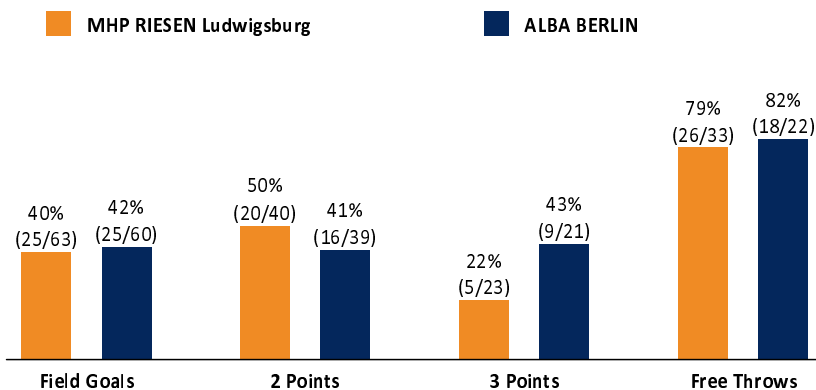

MHP RIESEN Ludwigsburg 81 : 77

ALBA BERLIN

Referee: PANTHER Anne
Umpires: KRÜPER Moritz / GROLL Julian
Commissioner: ESSER Norbert

Attendance: 4.040
Ludwigsburg, MHPArena (4.129 Plätze), SO 17 NOV 2019, 18:00, Game-ID: 24047

Scoreboard table showing Q1, Q2, Q3, Q4 scores for LUD and BER.

LUD - MHP RIESEN Ludwigsburg (Coach: PATRICK John)

Main player statistics table for Ludwigsburg including columns for No., Name, Min, PTS, 2 Points, 3 Points, Field Goals, Free Throws, and various rebound/assist metrics.

BER - ALBA BERLIN (Coach: GARCIA RENESES Alejandro)

Main player statistics table for Alba Berlin including columns for No., Name, Min, PTS, 2 Points, 3 Points, Field Goals, Free Throws, and various rebound/assist metrics.

Summary statistics table comparing LUD and BER across categories like Rebounds, Assists, Fouls, Turnovers, Steals, Points in the Paint, Second Chance Points, Fast Break Points, Biggest Lead, Biggest Scoring Run, Lead Changes, and Times Tied.

EASYCREDIT-BBL.DE

Alle offiziellen Statistiken der easyCredit BBL, Daten, Rekorde uvm. gibt es auf easyCredit-BBL.de! News, Stats, Tabelle und Spielplan für unterwegs: Kostenlos für iOS und Android in der offiziellen Liga-App!

MAGENTA SPORT

Keinen Korb mehr verpassen - Alle Spiele der easyCredit BBL und des MagentaSport BBL Pokals LIVE und in HD! Das größte Basketball-Angebot Deutschlands zuhause und mobil! www.MagentaSport.de

LEGEND: Min Minutes Played, DR Defensive Rebounds, AS Assists, BS Blocked Shots, PF Fouls, +/- Plus-Minus-Rating, DNP Did Not Play, OR Offensive Rebounds, ST Steals, SB Shots Blocked, FD Fouls Drawn, * Starters, PTS Points, TR Total Rebounds, TO Turnovers, EFF Efficiency = ((PTS + TR + AS + ST + BS) - ((FGA - FGM) + (FTA - FTM) + TO))