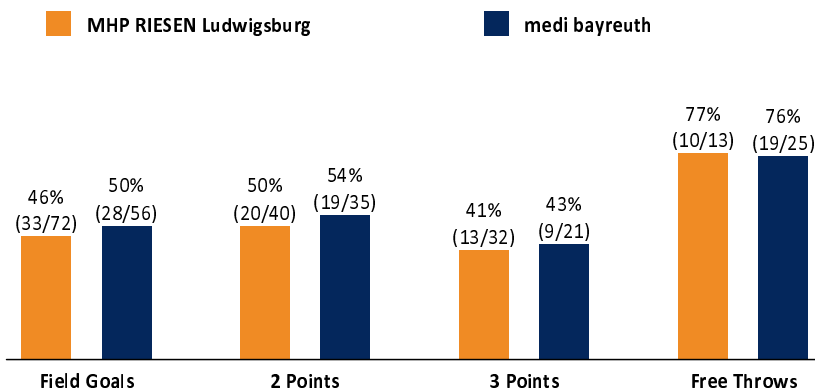

MHP RIESEN Ludwigsburg 89 : 84

medi bayreuth

Referee: MADINGER Christof
Umpires: KOVACEVIC Nesa / BOHN Andreas
Commissioner: MOLITOR Horst

Attendance: 4.040
Ludwigsburg, MHPArena (4.129 Plätze), SA 21 DEZ 2019, 20:30, Game-ID: 24078

Scoreboard table showing Q1, Q2, Q3, Q4 scores for LUD and BAY.

LUD - MHP RIESEN Ludwigsburg (Coach: PATRICK John)

Main player statistics table for Ludwigsburg including columns for No., Name, Min, PTS, 2 Points, 3 Points, Field Goals, Free Throws, and various rebound and efficiency metrics.

BAY - medi bayreuth (Coach: KORNER Raoul)

Main player statistics table for medi bayreuth including columns for No., Name, Min, PTS, 2 Points, 3 Points, Field Goals, Free Throws, and various rebound and efficiency metrics.

Summary table comparing LUD and BAY across various statistical categories like Rebounds, Assists, Fouls, and Turnovers.

EASycREDIT-BBL.DE

Alle offiziellen Statistiken der easyCredit BBL, Daten, Rekorde uvm. gibt es auf easyCredit-BBL.de! News, Stats, Tabelle und Spielplan für unterwegs: Kostenlos für iOS und Android in der offiziellen Liga-App!

MAGENTA SPORT

Keinen Korb mehr verpassen - Alle Spiele der easyCredit BBL und des MagentaSport BBL Pokals LIVE und in HD! Das größte Basketball-Angebot Deutschlands zuhause und mobil! www.MagentaSport.de

LEGEND
Min Minutes Played
DNP Did Not Play
PTS Points
DR Defensive Rebounds
OR Offensive Rebounds
TR Total Rebounds
AS Assists
ST Steals
TO Turnovers
BS Blocked Shots
SB Shots Blocked
EFF Efficiency = ((PTS + TR + AS + ST + BS) - ((FGA - FGM) + (FTA - FTM) + TO))
PF Fouls
FD Fouls Drawn
+/- Plus-Minus-Rating
* Starters