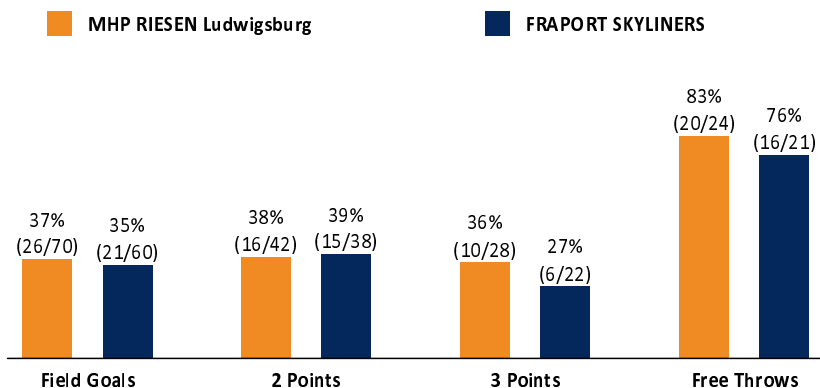

FRA - FRAPORT SKYLINERS (Coach: GLEIM Sebastian)

No.	Name	Min	PTS	2 Points	3 Points	Field Goals	Free Throws	OR	DR	TR	AS	ST	TO	BS	SB	PF	FD	EFF	+/-	
8	VARGAS Akeem	25:30	4	1/4 (25%)	0/1 (0%)	1/5 (20%)	2/2 (100%)	6	3	9	1	1	1			3	3	10	-7	
*9	FREUDENBERG Richard	23:10	14	1/3 (33%)	3/4 (75%)	4/7 (57%)	3/3 (100%)		2	2			3			4	3	10	-5	
*10	JONES Lamont	30:16	20	4/8 (50%)	2/5 (40%)	6/13 (46%)	6/7 (86%)		4	4	2		1			1	4	17	-15	
13	SCHMIDT Daniel	0:29	0															0	0	
19	WALESKOWSKI Adam	14:34	2	1/5 (20%)	0/2 (0%)	1/7 (14%)		2	1	3	2					2		1	-11	
20	McQUAID Matthew	6:21	0		0/3 (0%)	0/3 (0%)						2		1				0	4	
*21	KRATZER Leon	14:29	9	2/5 (40%)		2/5 (40%)	5/7 (71%)	2	2	4	1		4	1	1	1	5	6	-16	
*23	ROBERTSON Quantez	29:30	6	3/8 (38%)	0/6 (0%)	3/14 (21%)	0/2 (0%)		3	3		2	1		1	4	1	-3	-27	
24	HINES Shaquille	21:30	3		1/1 (100%)	1/1 (100%)		1	1	2						4		5	-1	
*30	RAHON Joe	32:36	6	3/5 (60%)		3/5 (60%)			4	4	7		2			3	4	13	-16	
33	VÖLLER Marco	1:35	0										1			1		-1	4	
Team / Coach								3	2	5					1		5			
Totals			200:00	64	15/38 (39%)	6/22 (27%)	21/60 (35%)	16/21 (76%)	14	22	36	13	5	13	2	2	24	20	63	-18

LUD	Rebounds OR/DR/TR	FRA
22 / 25 / 47	Assists	14 / 22 / 36
6	Fouls	13
21	Fouls Drawn	24
22	Turnovers	20
9	Steals	13
5	Points in the Paint	5
22	Second Chance Points	30
20	Fast Break Points	9
13	Biggest Lead	10
20 (60:40)	Biggest Scoring Run	2 (26:28)
14-0 (60:40)	Lead Changes:	6-0 (22:21)
	Times Tied:	8
		3

EASYCREDIT-BBL.DE

Alle offiziellen Statistiken der easyCredit BBL, Daten, Rekorde uvm. gibt es auf easyCredit-BBL.de! News, Stats, Tabelle und Spielplan für unterwegs: Kostenfrei für iOS und Android in der offiziellen Liga-App!

MAGENTA SPORT

Keinen Korb mehr verpassen - Alle Spiele der easyCredit BBL und des MagentaSport BBL Pokals LIVE und in HD! Das größte Basketball-Angebot Deutschlands zuhause und mobil! www.MagentaSport.de

LEGEND
Min Minutes Played   DR Defensive Rebounds   AS Assists   BS Blocked Shots   PF Fouls   +/- Plus-Minus-Rating
DNP Did Not Play   OR Offensive Rebounds   ST Steals   SB Shots Blocked   FD Fouls Drawn   * Starters
PTS Points   TR Total Rebounds   TO Turnovers   EFF Efficiency = ((PTS + TR + AS + ST + BS) - ((FGA - FGM) + (FTA - FTM) + TO))