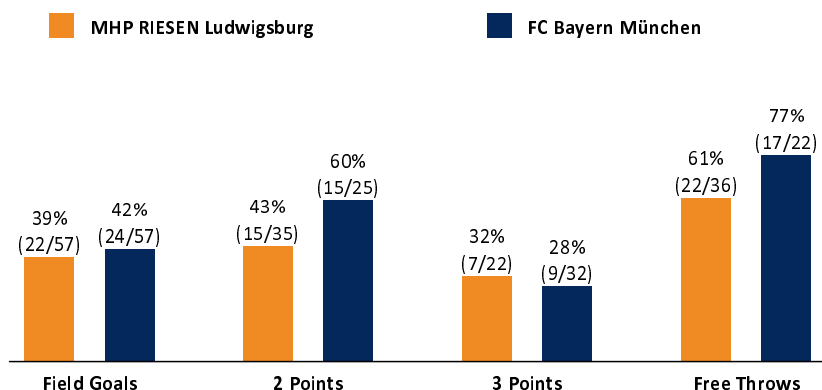

FCB - FC Bayern München (Coach: KOSTIC Oliver)

No.	Name	Min	PTS	2 Points	3 Points	Field Goals	Free Throws	OR	DR	TR	AS	ST	TO	BS	SB	PF	FD	EFF	+/-	
*5	BRAY Thomas Joseph	28:34	3	0/1 (0%)	1/4 (25%)	1/5 (20%)		1	3	4	6		2			2	1	7	1	
7	KING Alex	5:02	0													1	1	0	1	
8	KOPONEN Petteri	13:53	1	0/1 (0%)	0/4 (0%)	0/5 (0%)	1/2 (50%)	1	1	2	2		2			1	1	-3	-13	
*11	LUCIC Vladimir	29:08	11	0/1 (0%)	2/7 (29%)	2/8 (25%)	5/6 (83%)	1	3	4	2					4	5	10	-8	
*12	LO Maodo	25:38	6	0/3 (0%)	2/9 (22%)	2/12 (17%)			6	6	7	3	2			5	1	10	6	
16	ZIPSER Paul	17:25	16	2/4 (50%)	2/3 (67%)	4/7 (57%)	6/7 (86%)	2	7	9						5	5	21	3	
21	FLACCADORI Diego	DNP																		
*22	BARTHEL Danilo	31:33	14	4/4 (100%)	1/3 (33%)	5/7 (71%)	3/4 (75%)	2	5	7	2		3	1		3	7	18	4	
25	AKPINAR Ismet	11:43	3	0/1 (0%)	1/1 (100%)	1/2 (50%)			1	1			2			2		1	8	
*26	LESSORT Mathias	19:52	12	5/6 (83%)		5/6 (83%)	2/3 (67%)	3		3	1	2	4	1		2	5	13	0	
31	SISKO Zan Mark	DNP																		
43	RADOSEVIC Leon	17:12	8	4/4 (100%)	0/1 (0%)	4/5 (80%)			1	1	1		1	1		2		9	3	
Team / Coach								4	2	6			2				4			
Totals			200:00	74	15/25 (60%)	9/32 (28%)	24/57 (42%)	17/22 (77%)	14	29	43	21	5	18	3		27	26	90	1

LUD	FCB
13 / 22 / 35	14 / 29 / 43
12	21
26	27
27	26
13	18
8	5
26	26
16	11
3	3
3 (7:4)	12 (42:54)
9-0 (58:56)	8-0 (9:15)
Lead Changes: 8	
Times Tied: 7	

EASYCREDIT-BBL.DE

Alle offiziellen Statistiken der easyCredit BBL, Daten, Rekorde uvm. gibt es auf easyCredit-BBL.de! News, Stats, Tabelle und Spielplan für unterwegs: Kostenfrei für iOS und Android in der offiziellen Liga-App!

MAGENTA SPORT

Keinen Korb mehr verpassen - Alle Spiele der easyCredit BBL und des MagentaSport BBL Pokals LIVE und in HD! Das größte Basketball-Angebot Deutschlands zuhause und mobil! www.MagentaSport.de

LEGEND
Min Minutes Played   DR Defensive Rebounds   AS Assists   BS Blocked Shots   PF Fouls   +/- Plus-Minus-Rating
DNP Did Not Play   OR Offensive Rebounds   ST Steals   SB Shots Blocked   FD Fouls Drawn   * Starters
PTS Points   TR Total Rebounds   TO Turnovers   EFF Efficiency = ((PTS + TR + AS + ST + BS) - ((FGA - FGM) + (FTA - FTM) + TO))