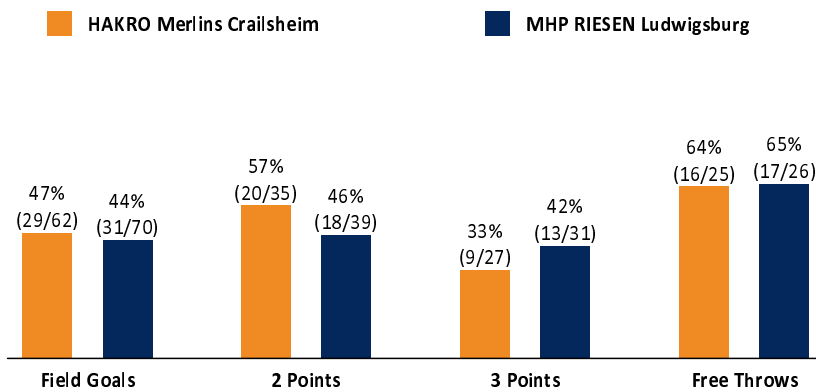

LUD - MHP RIESEN Ludwigsburg (Coach: PATRICK John)

No.	Name	Min	PTS	2 Points	3 Points	Field Goals	Free Throws	OR	DR	TR	AS	ST	TO	BS	SB	PF	FD	EFF	+/-	
*0	CARRINGTON Khadeen	27:24	13	2/7 (29%)	2/3 (67%)	4/10 (40%)	3/4 (75%)		7	7	6	1	1		1	3	2	19	17	
*1	WEILER-BABB Nick	24:10	13	2/5 (40%)	3/6 (50%)	5/11 (45%)		1	3	4	2	3	1			3	2	15	11	
*3	SMITH Jaleen	33:54	17	3/4 (75%)	3/6 (50%)	6/10 (60%)	2/2 (100%)		2	2	1	2		1		3	2	19	13	
7	KONGA Konstantin	10:52	8		1/3 (33%)	1/3 (33%)	5/6 (83%)		1	1	1					2	4	7	-8	
9	KNIGHT Marcos	29:13	13	4/5 (80%)	1/2 (50%)	5/7 (71%)	2/2 (100%)	1	2	3	1	1	3			3	2	13	-2	
13	CAISIN Radii	0:41	0															0	-2	
15	HUKPORTI Ariel	3:37	0	0/2 (0%)		0/2 (0%)		2		2					1	1	1	0	-6	
*18	WOHLFARTH-BOTTERMANN Jonas	20:00	4	2/6 (33%)		2/6 (33%)	0/3 (0%)	4	5	9					1	2	2	6	14	
*20	WIMBUSH II Thomas	22:56	19	3/5 (60%)	3/8 (38%)	6/13 (46%)	4/7 (57%)	1	3	4				1		1	6	14	9	
21	LEISSNER Tanner	21:40	5	2/3 (67%)	0/3 (0%)	2/6 (33%)	1/2 (50%)	2		2	1	1			1	5	1	4	5	
27	VON FINTEL Christian	DNP																		
30	BRASE Hans	5:33	0	0/2 (0%)		0/2 (0%)			1	1	1				1			0	-6	
Team / Coach								3	3	6			1				5			
Totals			200:00	92	18/39 (46%)	13/31 (42%)	31/70 (44%)	17/26 (65%)	14	27	41	13	8	6	2	5	23	22	102	9

CRA	LUD
10 / 27 / 37	14 / 27 / 41
20	13
22	23
23	22
11	6
3	8
36	30
5	20
6	2
1 (1:0)	18 (48:66)
8-0 (69:75)	7-0 (22:31)
	Lead Changes: 1
	Times Tied: 0

EASYCREDIT-BBL.DE

Alle offiziellen Statistiken der easyCredit BBL, Daten, Rekorde uvm. gibt es auf easyCredit-BBL.de! News, Stats, Tabelle und Spielplan für unterwegs: Kostenfrei für iOS und Android in der offiziellen Liga-App!

MAGENTA SPORT

Keinen Korb mehr verpassen - Alle Spiele der easyCredit BBL und des MagentaSport BBL Pokals LIVE und in HD! Das größte Basketball-Angebot Deutschlands zuhause und mobil! www.MagentaSport.de

LEGEND

Min Minutes Played   DR Defensive Rebounds   AS Assists   BS Blocked Shots   PF Fouls   +/- Plus-Minus-Rating
DNP Did Not Play   OR Offensive Rebounds   ST Steals   SB Shots Blocked   FD Fouls Drawn   * Starters
PTS Points   TR Total Rebounds   TO Turnovers   EFF Efficiency = ((PTS + TR + AS + ST + BS) - ((FGA - FGM) + (FTA - FTM) + TO))