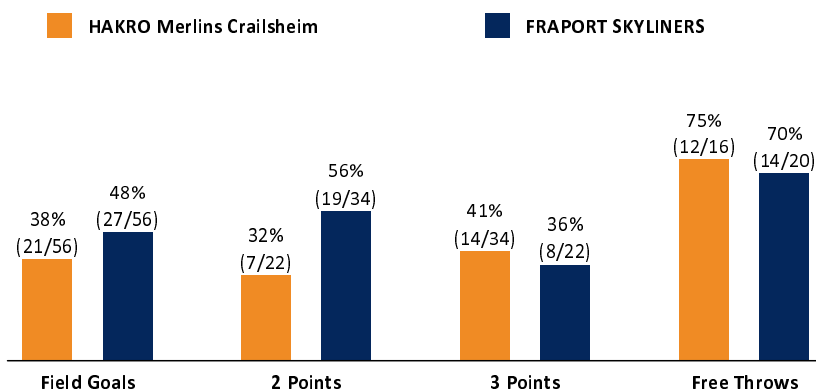

HAKRO Merlins Crailsheim 68 : 76

FRAPORT SKYLINERS

Referee: STRAUBE Carsten
Umpires: BITTNER Steve / GROLL Julian
Commissioner: LAUPRECHT Claus

Attendance: 2.457
Crailsheim, Arena Hohenlohe (3.000 Plätze), SA 7 DEZ 2019, 20:30, Game-ID: 24067

Scoreboard by quarter: Q1, Q2, Q3, Q4. CRA vs FRA scores.

CRA - HAKRO Merlins Crailsheim (Coach: IISALO Tuomas)

Main player statistics table for CRA, including columns for Name, Min, PTS, 2 Points, 3 Points, Field Goals, Free Throws, and various rebound/steal metrics.

FRA - FRAPORT SKYLINERS (Coach: GLEIM Sebastian)

Main player statistics table for FRA, including columns for Name, Min, PTS, 2 Points, 3 Points, Field Goals, Free Throws, and various rebound/steal metrics.

Summary comparison table between CRA and FRA for various metrics like Rebounds, Assists, Fouls, etc.

EASYCREDIT-BBL.DE

Alle offiziellen Statistiken der easyCredit BBL, Daten, Rekorde uvm. gibt es auf easyCredit-BBL.de! News, Stats, Tabelle und Spielplan für unterwegs: Kostenlos für iOS und Android in der offiziellen Liga-App!

MAGENTA SPORT

Keinen Korb mehr verpassen - Alle Spiele der easyCredit BBL und des MagentaSport BBL Pokals LIVE und in HD! Das größte Basketball-Angebot Deutschlands zuhause und mobil! www.MagentaSport.de

LEGEND: Min Minutes Played, DR Defensive Rebounds, AS Assists, BS Blocked Shots, PF Fouls, +/- Plus-Minus-Rating, DNP Did Not Play, OR Offensive Rebounds, ST Steals, SB Shots Blocked, FD Fouls Drawn, * Starters, PTS Points, TR Total Rebounds, TO Turnovers, EFF Efficiency = ((PTS + TR + AS + ST + BS) - ((FGA - FGM) + (FTA - FTM) + TO))