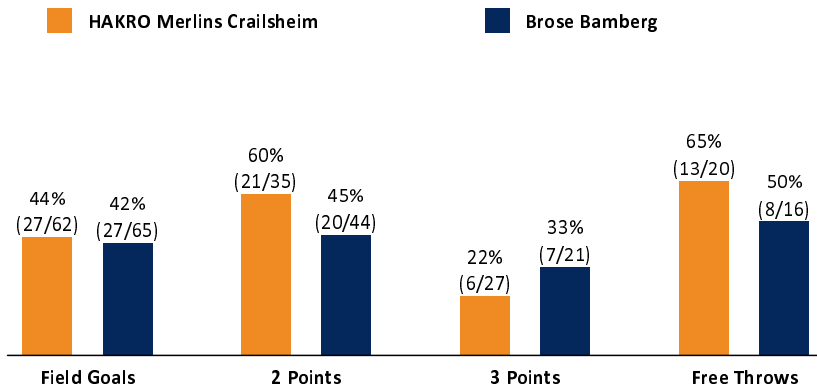

HAKRO Merlins Crailsheim 73 : 69

Brose Bamberg

Referee: RODRIGUEZ Toni
Umpires: KRÜPER Moritz / BOHN Andreas
Commissioner: EICHHORN Christian

Attendance: 2.820
Crailsheim, Arena Hohenlohe (3.000 Plätze), SA 4 JAN 2020, 20:30, Game-ID: 24099

Scoreboard table showing Q1, Q2, Q3, Q4 scores for CRA and BAM.

CRA - HAKRO Merlins Crailsheim (Coach: IISALO Tuomas)

Main player statistics table for CRA, including columns for Name, Min, PTS, 2 Points, 3 Points, Field Goals, Free Throws, and various rebound/assist metrics.

BAM - Brose Bamberg (Coach: MOORS Roel)

Main player statistics table for BAM, including columns for Name, Min, PTS, 2 Points, 3 Points, Field Goals, Free Throws, and various rebound/assist metrics.

Summary table comparing CRA and BAM on metrics like Rebounds, Assists, Fouls, Turnovers, Steals, Points in the Paint, etc.

EASycREDIT-BBL.DE

Alle offiziellen Statistiken der easycrredit BBL, Daten, Rekorde uvm. gibt es auf easycrredit-BBL.de! News, Stats, Tabelle und Spielplan für unterwegs: Kostenfrei für iOS und Android in der offiziellen Liga-App!

MAGENTA SPORT

Keinen Korb mehr verpassen - Alle Spiele der easycrredit BBL und des MagentaSport BBL Pokals LIVE und in HD! Das größte Basketball-Angebot Deutschlands zuhause und mobil! www.MagentaSport.de

LEGEND
Min Minutes Played
DNP Did Not Play
PTS Points
DR Defensive Rebounds
OR Offensive Rebounds
TR Total Rebounds
AS Assists
ST Steals
TO Turnovers
BS Blocked Shots
SB Shots Blocked
EFF Efficiency = ((PTS + TR + AS + ST + BS) - ((FGA - FGM) + (FTA - FTM) + TO))
PF Fouls
FD Fouls Drawn
+/- Plus-Minus-Rating
* Starters