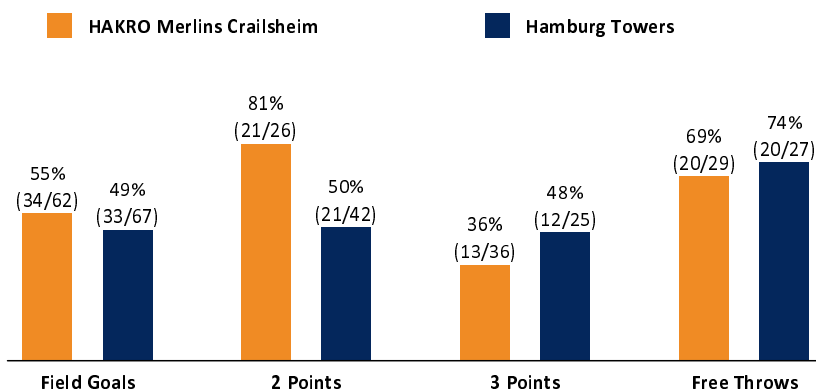

Referee: MADINGER Christof
Umpires: BITTNER Steve / GROLL Julian
Commissioner: WEICHERT Horst

Attendance: 2.401
Crailsheim, Arena Hohenlohe (3.000 Plätze), SO 19 JAN 2020, 15:00, Game-ID: 24110

Scoreboard table showing Q1, Q2, Q3, Q4 scores for CRA and HAM.

CRA - HAKRO Merlins Crailsheim (Coach: IISALO Tuomas)

Main player statistics table for CRA, including columns for No., Name, Min, PTS, 2 Points, 3 Points, Field Goals, Free Throws, and various rebound/assist metrics.

HAM - Hamburg Towers (Coach: TAYLOR Mike)

Main player statistics table for HAM, including columns for No., Name, Min, PTS, 2 Points, 3 Points, Field Goals, Free Throws, and various rebound/assist metrics.

Summary statistics table comparing CRA and HAM on metrics like Rebounds, Assists, Fouls, Turnovers, Steals, Points in the Paint, etc.

EASYCREDIT-BBL.DE

Alle offiziellen Statistiken der easyCredit BBL, Daten, Rekorde uvm. gibt es auf easyCredit-BBL.de! News, Stats, Tabelle und Spielplan für unterwegs: Kostenlos für iOS und Android in der offiziellen Liga-App!

MAGENTA SPORT

Keinen Korb mehr verpassen - Alle Spiele der easyCredit BBL und des MagentaSport BBL Pokals LIVE und in HD! Das größte Basketball-Angebot Deutschlands zuhause und mobil! www.MagentaSport.de

LEGEND
Min Minutes Played, DR Defensive Rebounds, AS Assists, BS Blocked Shots, PF Fouls, +/- Plus-Minus-Rating
DNP Did Not Play, OR Offensive Rebounds, ST Steals, SB Shots Blocked, FD Fouls Drawn, * Starters
PTS Points, TR Total Rebounds, TO Turnovers, EFF Efficiency = ((PTS + TR + AS + ST + BS) - ((FGA - FGM) + (FTA - FTM) + TO))