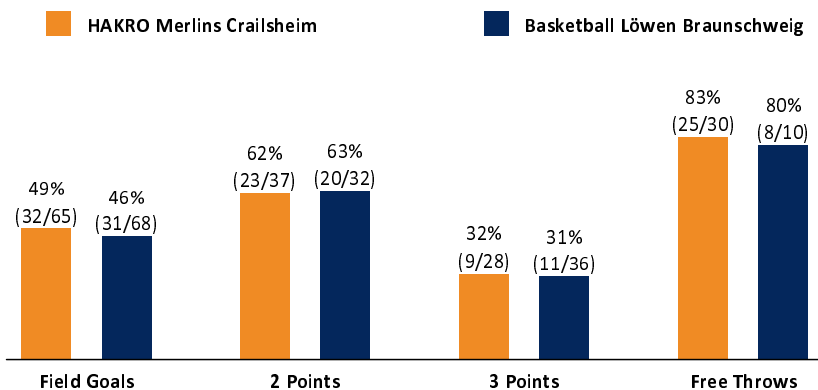

BRA - Basketball Löwen Braunschweig (Coach: STROBL Pete)

No.	Name	Min	PTS	2 Points	3 Points	Field Goals	Free Throws	OR	DR	TR	AS	ST	TO	BS	SB	PF	FD	EFF	+/-	
0	WANK Lu kas	8:46	5	1/2 (50%)	1/2 (50%)	2/4 (50%)										2	3	3	1	
*2	LYLES Jairus	24:47	8	4/6 (67%)	0/5 (0%)	4/11 (36%)			3	3	3	1	2			4	1	6	-20	
3	ZEEB Garai	7:43	3		1/2 (50%)	1/2 (50%)		1		1			1			2		2	-6	
8	STAIGER Lucca	26:39	13		4/7 (57%)	4/7 (57%)	1/1 (100%)	1	1	2	3		1			1	3	14	-1	
*10	KLEPEISZ Thomas	20:46	6	0/1 (0%)	2/3 (67%)	2/4 (50%)		2	1	3	4	1	2		1	4	1	10	-12	
12	GÖTTSCHE Jannik	DNP																		
21	MARELIJA Aleksandar	5:19	0						1	1			1			1	1	0	-1	
23	RELEFORD Trevor	29:29	22	5/8 (63%)	3/9 (33%)	8/17 (47%)	3/4 (75%)	2	1	3	4		2		1	3	5	17	-15	
*31	LAWSON III Joseph	20:37	8	4/5 (80%)	0/5 (0%)	4/10 (40%)		1	4	5	1	1	1			5		8	-7	
33	HÜBNER Moritz	DNP																		
*35	JALLOW Karim	26:18	2	0/3 (0%)	0/3 (0%)	0/6 (0%)	2/2 (100%)	1	3	4	3	1				2	1	4	-14	
*43	EATHERTON Scott	29:36	14	6/7 (86%)		6/7 (86%)	2/3 (67%)	1	11	12		1	3	1		3	4	23	-10	
Team / Coach								1	2	3					1		3			
Totals			200:00	81	20/32 (63%)	11/36 (31%)	31/68 (46%)	8/10 (80%)	10	27	37	18	5	13	1	2	28	16	90	-17

CRA	BRA
8 / 29 / 37	10 / 27 / 37
27	18
16	28
26	16
7	13
6	5
42	40
9	16
9	4
19 (93:74)	4 (14:18)
8-0 (31:26)	9-0 (11:13)
Lead Changes: 6	
Times Tied: 1	

EASYCREDIT-BBL.DE

Alle offiziellen Statistiken der easyCredit BBL, Daten, Rekorde uvm. gibt es auf easyCredit-BBL.de! News, Stats, Tabelle und Spielplan für unterwegs: Kostenfrei für iOS und Android in der offiziellen Liga-App!

MAGENTA SPORT

Keinen Korb mehr verpassen - Alle Spiele der easyCredit BBL und des MagentaSport BBL Pokals LIVE und in HD! Das größte Basketball-Angebot Deutschlands zuhause und mobil! www.MagentaSport.de

LEGEND

Min Minutes Played   DR Defensive Rebounds   AS Assists   BS Blocked Shots   PF Fouls   +/- Plus-Minus-Rating
DNP Did Not Play   OR Offensive Rebounds   ST Steals   SB Shots Blocked   FD Fouls Drawn   * Starters
PTS Points   TR Total Rebounds   TO Turnovers   EFF Efficiency = ((PTS + TR + AS + ST + BS) - ((FGA - FGM) + (FTA - FTM) + TO))