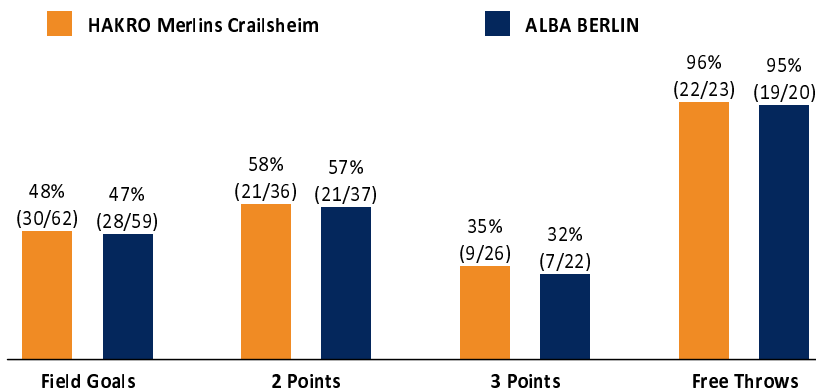

HAKRO Merlins Crailsheim 91 : 82

ALBA BERLIN

Referee: KOVACEVIC Nebosja
Umpires: MADINGER Christof / HACK Johannes
Commissioner: SCHENCKING Albert

Attendance: 2.489
Crailsheim, Arena Hohenlohe (3.000 Plätze), SO 8 MRZ 2020, 18:00, Game-ID: 24159

Scoreboard table showing quarter scores for CRA and BER.

CRA - HAKRO Merlins Crailsheim (Coach: IISALO Tuomas)

Main player statistics table for CRA, including columns for Name, Min, PTS, 2 Points, 3 Points, Field Goals, Free Throws, and various rebound and steal metrics.

BER - ALBA BERLIN (Coach: GARCIA RENESES Alejandro)

Main player statistics table for BER, including columns for Name, Min, PTS, 2 Points, 3 Points, Field Goals, Free Throws, and various rebound and steal metrics.

Summary table comparing CRA and BER on various metrics like Rebounds, Assists, Fouls, and Turnovers.

EASYCREDIT-BBL.DE

Alle offiziellen Statistiken der easyCredit BBL, Daten,
Rekorde uvm. gibt es auf easyCredit-BBL.de! News, Stats, Tabelle und Spielplan
für unterwegs: Kostenlos für iOS und Android in der offiziellen Liga-App!

MAGENTA SPORT

Keinen Korb mehr verpassen - Alle Spiele der easy-
Credit BBL und des MagentaSport BBL Pokals LIVE und in HD! Das größte
Basketball-Angebot Deutschlands zuhause und mobil! www.MagentaSport.de

LEGEND
Min Minutes Played, DR Defensive Rebounds, AS Assists, BS Blocked Shots, PF Fouls, +/- Plus-Minus-Rating
DNP Did Not Play, OR Offensive Rebounds, ST Steals, SB Shots Blocked, FD Fouls Drawn, * Starters
PTS Points, TR Total Rebounds, TO Turnovers, EFF Efficiency = ((PTS + TR + AS + ST + BS) - ((FGA - FGM) + (FTA - FTM) + TO))