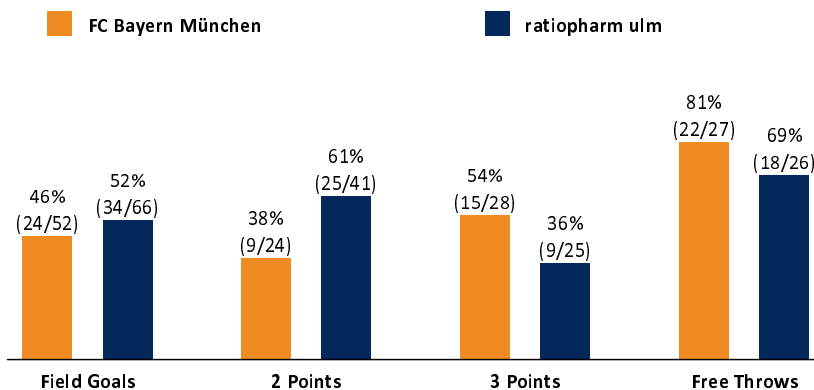

Scoreboard table showing quarters Q1, Q2, Q3, Q4 for FCB and ULM.

FCB - FC Bayern München (Coach: KOSTIC Oliver)

Main player statistics table for FC Bayern München including columns for No., Name, Min, PTS, 2 Points, 3 Points, Field Goals, Free Throws, and various rebound/assist metrics.

Summary table comparing FCB and ULM on various team statistics such as Rebounds, Assists, Fouls, Turnovers, Steals, Points in the Paint, Second Chance Points, Fast Break Points, Biggest Lead, Biggest Scoring Run, Lead Changes, and Times Tied.