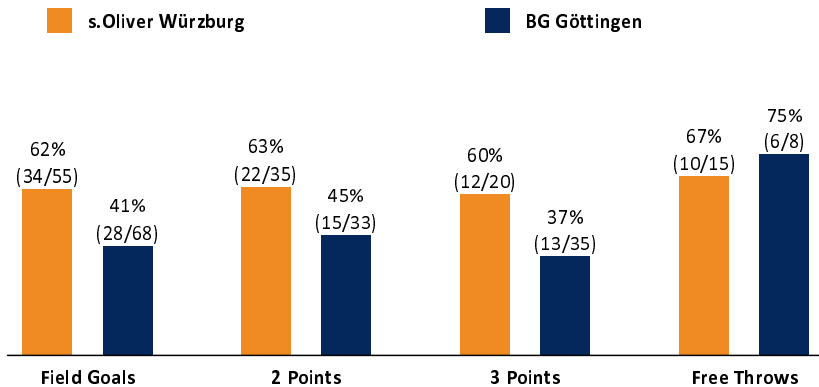

s.Oliver Würzburg

90 : 75

BG Göttingen

Referee: REITER Moritz
Umpires: GUTTING Michael / MUTAPCIC Armin
Commissioner: EICHHORN Christian

Attendance: 2.981
Würzburg, s.Oliver Arena (3.140 Plätze), SA 5 OKT 2019, 18:00, Game-ID: 23994

Scoreboard table showing Q1, Q2, Q3, Q4 scores for WUE and GOT.

WUE - s.Oliver Würzburg (Coach: WUCHERER Denis)

Main player statistics table for WUE, including columns for No., Name, Min, PTS, 2 Points, 3 Points, Field Goals, Free Throws, OR, DR, TR, AS, ST, TO, BS, SB, PF, FD, EFF, +/-.

GOT - BG Göttingen (Coach: ROIJAKKERS Johan)

Main player statistics table for GOT, including columns for No., Name, Min, PTS, 2 Points, 3 Points, Field Goals, Free Throws, OR, DR, TR, AS, ST, TO, BS, SB, PF, FD, EFF, +/-.

Summary statistics table comparing WUE and GOT across various categories like Rebounds, Assists, Fouls, etc.

EASYCREDIT-BBL.DE

Alle offiziellen Statistiken der easyCredit BBL, Daten, Rekorde uvm. gibt es auf easyCredit-BBL.de! News, Stats, Tabelle und Spielplan für unterwegs: Kostenfrei für iOS und Android in der offiziellen Liga-App!

MAGENTA SPORT

Keinen Korb mehr verpassen - Alle Spiele der easyCredit BBL und des MagentaSport BBL Pokals LIVE und in HD! Das größte Basketball-Angebot Deutschlands zuhause und mobil! www.MagentaSport.de

LEGEND
Min Minutes Played
DNP Did Not Play
PTS Points
DR Defensive Rebounds
OR Offensive Rebounds
TR Total Rebounds
AS Assists
ST Steals
TO Turnovers
BS Blocked Shots
SB Shots Blocked
EFF Efficiency = ((PTS + TR + AS + ST + BS) - ((FGA - FGM) + (FTA - FTM) + TO))
PF Fouls
FD Fouls Drawn
+/- Plus-Minus-Rating
* Starters