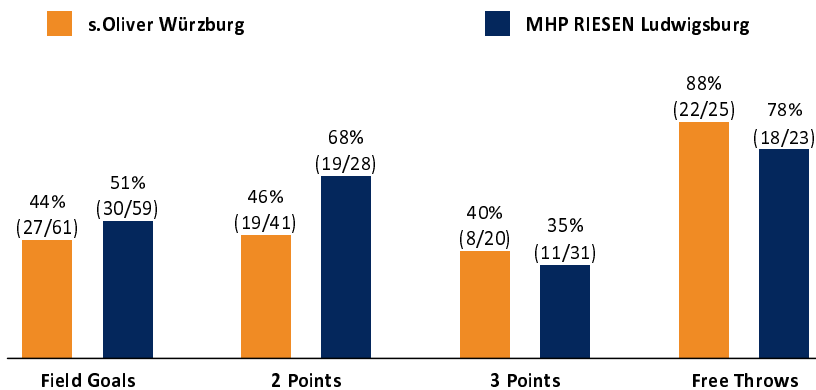

s.Oliver Würzburg

84 : 89 MHP RIESEN Ludwigsburg

Referee: MADINGER Christof
Umpires: BITTNER Steve / SIROWI Dennis
Commissioner: HORN Markus

Attendance: 2.973
Würzburg, s.Oliver Arena (3.140 Plätze), SA 23 NOV 2019, 20:30, Game-ID: 24053

Scoreboard table showing Q1, Q2, Q3, Q4 scores for WUE and LUD.

WUE - s.Oliver Würzburg (Coach: WUCHERER Denis)

Main player statistics table for WUE, including columns for No., Name, Min, PTS, 2 Points, 3 Points, Field Goals, Free Throws, and various rebound/assist metrics.

LUD - MHP RIESEN Ludwigsburg (Coach: PATRICK John)

Main player statistics table for LUD, including columns for No., Name, Min, PTS, 2 Points, 3 Points, Field Goals, Free Throws, and various rebound/assist metrics.

Summary table comparing team statistics for WUE and LUD, including Rebounds, Assists, Fouls, Turnovers, Steals, and Points in the Paint.

EASycREDIT-BBL.DE

Alle offiziellen Statistiken der easycrredit BBL, Daten, Rekorde uvm. gibt es auf easycrredit-BBL.de! News, Stats, Tabelle und Spielplan für unterwegs: Kostenfrei für iOS und Android in der offiziellen Liga-App!

MAGENTA SPORT

Keinen Korb mehr verpassen - Alle Spiele der easycrredit BBL und des MagentaSport BBL Pokals LIVE und in HD! Das größte Basketball-Angebot Deutschlands zuhause und mobil! www.MagentaSport.de

LEGEND
Min Minutes Played
DR Defensive Rebounds
AS Assists
BS Blocked Shots
PF Fouls
+/- Plus-Minus-Rating
DNP Did Not Play
OR Offensive Rebounds
ST Steals
SB Shots Blocked
FD Fouls Drawn
* Starters
PTS Points
TR Total Rebounds
TO Turnovers
EFF Efficiency = ((PTS + TR + AS + ST + BS) - ((FGA - FGM) + (FTA - FTM) + TO))