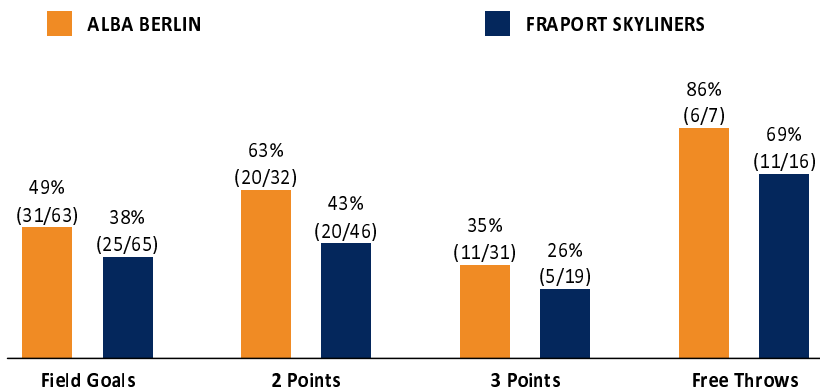

ALBA BERLIN

79 : 66

FRAPORT SKYLINERS

Referee: LOTTERMOSER Robert
Umpires: RODRIGUEZ Tony / HODZIC Nermin
Commissioner: JANZEN Sascha

Berlin, Mercedes-Benz Arena (14.500 Plätze), SO 8 NOV 2020, 15:00, Game-ID: 25495

Scoreboard table showing Q1, Q2, Q3, Q4 scores for BER and FRA.

BER - ALBA BERLIN (Coach: GARCIA RENESES Alejandro)

Main player statistics table for ALBA BERLIN including columns for No., Name, Min, PTS, 2 Points, 3 Points, Field Goals, Free Throws, and various rebound/assist metrics.

FRA - FRAPORT SKYLINERS (Coach: GLEIM Sebastian)

Main player statistics table for FRAPORT SKYLINERS including columns for No., Name, Min, PTS, 2 Points, 3 Points, Field Goals, Free Throws, and various rebound/assist metrics.

Summary table comparing ALBA BERLIN and FRAPORT SKYLINERS on various performance metrics like Rebounds, Assists, Fouls, etc.

EASycREDIT-BBL.DE

Alle offiziellen Statistiken der easycCredit BBL, Daten, Rekorde uvm. gibt es auf easycCredit-BBL.de! News, Stats, Tabelle und Spielplan für unterwegs: Kostenfrei für iOS und Android in der offiziellen Liga-App!

MAGENTA SPORT

Keinen Korb mehr verpassen - Alle Spiele der easycCredit BBL und des MagentaSport BBL Pokals LIVE und in HD! Das größte Basketball-Angebot Deutschlands zuhause und mobil! www.MagentaSport.de

LEGEND: Min Minutes Played, DR Defensive Rebounds, AS Assists, BS Blocked Shots, PF Fouls, +/- Plus-Minus-Rating, DNP Did Not Play, OR Offensive Rebounds, ST Steals, SB Shots Blocked, FD Fouls Drawn, * Starters, PTS Points, TR Total Rebounds, TO Turnovers, EFF Efficiency = ((PTS + TR + AS + ST + BS) - ((FGA - FGM) + (FTA - FTM) + TO))