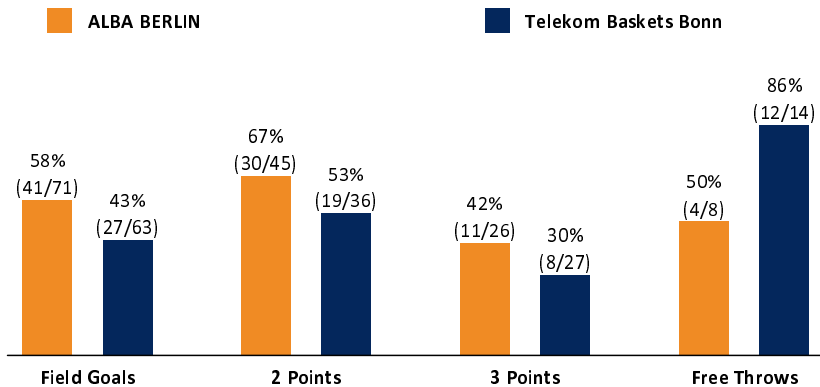

ALBA BERLIN

97 : 74

Telekom Baskets Bonn

Referee: LOTTERMOSER Robert
Umpires: SIMONOW Konstantin / ARIK Tamer
Commissioner: JANZEN Sascha

Berlin, Mercedes-Benz Arena (14.500 Plätze), SO 22 NOV 2020, 15:00, Game-ID: 25513

Scoreboard table showing Q1, Q2, Q3, Q4 scores for BER and BON.

BER - ALBA BERLIN (Coach: GARCIA RENESES Alejandro)

Main player statistics table for ALBA BERLIN including columns for No., Name, Min, PTS, 2 Points, 3 Points, Field Goals, Free Throws, and various rebound and efficiency metrics.

BON - Telekom Baskets Bonn (Coach: JOVOVIC Igor)

Main player statistics table for Telekom Baskets Bonn including columns for No., Name, Min, PTS, 2 Points, 3 Points, Field Goals, Free Throws, and various rebound and efficiency metrics.

Summary table comparing key statistics between BER and BON, such as Rebounds, Assists, Fouls, Turnovers, Steals, Points in the Paint, Second Chance Points, Fast Break Points, Biggest Lead, and Biggest Scoring Run.

EASYCREDIT-BBL.DE

Alle offiziellen Statistiken der easycCredit BBL, Daten, Rekorde uvm. gibt es auf easycCredit-BBL.de! News, Stats, Tabelle und Spielplan für unterwegs: Kostenlos für iOS und Android in der offiziellen Liga-App!

MAGENTA SPORT

Keinen Korb mehr verpassen - Alle Spiele der easycCredit BBL und des MagentaSport BBL Pokals LIVE und in HD! Das größte Basketball-Angebot Deutschlands zuhause und mobil! www.MagentaSport.de

LEGEND: Min Minutes Played, DR Defensive Rebounds, AS Assists, BS Blocked Shots, PF Fouls, +/- Plus-Minus-Rating, DNP Did Not Play, OR Offensive Rebounds, ST Steals, SB Shots Blocked, FD Fouls Drawn, * Starters, PTS Points, TR Total Rebounds, TO Turnovers, EFF Efficiency = ((PTS + TR + AS + ST + BS) - ((FGA - FGM) + (FTA - FTM) + TO))