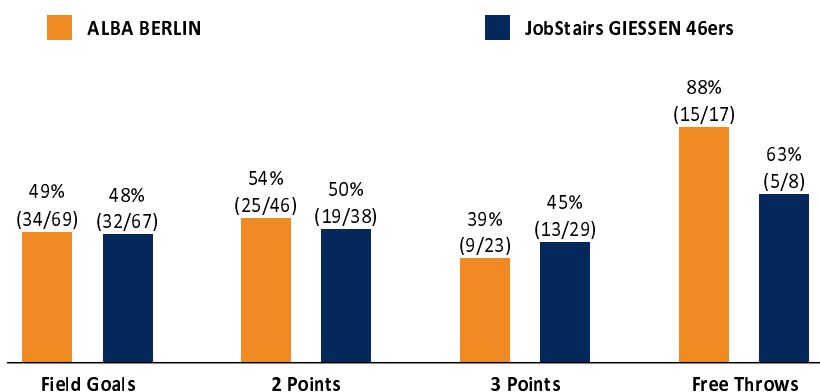

ALBA BERLIN

92 : 82 JobStairs GIESSEN 46ers

Referee: RODRIGUEZ Toni
Umpires: BITTNER Steve / MÜLLER Patrick
Commissioner: GITZLER Jörg

Berlin, Mercedes-Benz Arena (14.500 Plätze), SO 10 JAN 2021, 15:00, Game-ID: 25596

Scoreboard table showing quarter scores for BER and GIE.

BER - ALBA BERLIN (Coach: GONZALEZ Israel)

Main player statistics table for ALBA BERLIN including columns for No., Name, Min, PTS, 2 Points, 3 Points, Field Goals, Free Throws, and various rebound/assist metrics.

GIE - JobStairs GIESSEN 46ers (Coach: SCHOLZ Rolf)

Main player statistics table for JobStairs GIESSEN 46ers including columns for No., Name, Min, PTS, 2 Points, 3 Points, Field Goals, Free Throws, and various rebound/assist metrics.

Summary table comparing key statistics between BER and GIE, such as Rebounds, Assists, Fouls, and Turnovers.

EASYCREDIT-BBL.DE

Alle offiziellen Statistiken der easyCredit BBL, Daten, Rekorde uvm. gibt es auf easyCredit-BBL.de! News, Stats, Tabelle und Spielplan für unterwegs: Kostenlos für iOS und Android in der offiziellen Liga-App!

MAGENTA SPORT

Keinen Korb mehr verpassen - Alle Spiele der easyCredit BBL und des MagentaSport BBL Pokals LIVE und in HD! Das größte Basketball-Angebot Deutschlands zuhause und mobil! www.MagentaSport.de

LEGEND: Min Minutes Played, DR Defensive Rebounds, AS Assists, BS Blocked Shots, PF Fouls, +/- Plus-Minus-Rating, DNP Did Not Play, OR Offensive Rebounds, ST Steals, SB Shots Blocked, FD Fouls Drawn, * Starters, PTS Points, TR Total Rebounds, TO Turnovers, EFF Efficiency = ((PTS + TR + AS + ST + BS) - ((FGA - FGM) + (FTA - FTM) + TO))