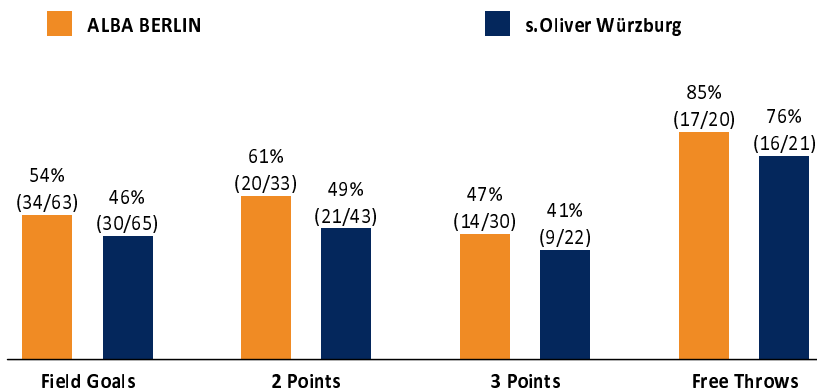

ALBA BERLIN

99 : 85

s.Oliver Würzburg

Referee: STRAUBE Carsten
Umpires: ARIK Tamer / HODZIC Nermin
Commissioner: GITZLER Jörg

Berlin, Mercedes-Benz Arena (14.500 Plätze), SO 24 JAN 2021, 20:30, Game-ID: 25607

Scoreboard table showing Q1, Q2, Q3, Q4 scores for BER and WUE.

BER - ALBA BERLIN (Coach: GARCIA RENESES Alejandro)

Main player statistics table for ALBA BERLIN including columns for No., Name, Min, PTS, 2 Points, 3 Points, Field Goals, Free Throws, and various rebound and efficiency metrics.

WUE - s.Oliver Würzburg (Coach: WUCHERER Denis)

Main player statistics table for s.Oliver Würzburg including columns for No., Name, Min, PTS, 2 Points, 3 Points, Field Goals, Free Throws, and various rebound and efficiency metrics.

Summary statistics table comparing BER and WUE across categories like Rebounds, Assists, Fouls, and Turnovers.

EASYCREDIT-BBL.DE

Alle offiziellen Statistiken der easyCredit BBL, Daten, Rekorde uvm. gibt es auf easyCredit-BBL.de! News, Stats, Tabelle und Spielplan für unterwegs: Kostenlos für iOS und Android in der offiziellen Liga-App!

MAGENTA SPORT

Keinen Korb mehr verpassen - Alle Spiele der easyCredit BBL und des MagentaSport BBL Pokals LIVE und in HD! Das größte Basketball-Angebot Deutschlands zuhause und mobil! www.MagentaSport.de

LEGEND: Min Minutes Played, DR Defensive Rebounds, AS Assists, BS Blocked Shots, PF Fouls, +/- Plus-Minus-Rating, DNP Did Not Play, OR Offensive Rebounds, ST Steals, SB Shots Blocked, * Starters, PTS Points, TR Total Rebounds, TO Turnovers, EFF Efficiency = ((PTS + TR + AS + ST + BS) - ((FGA - FGM) + (FTA - FTM) + TO))