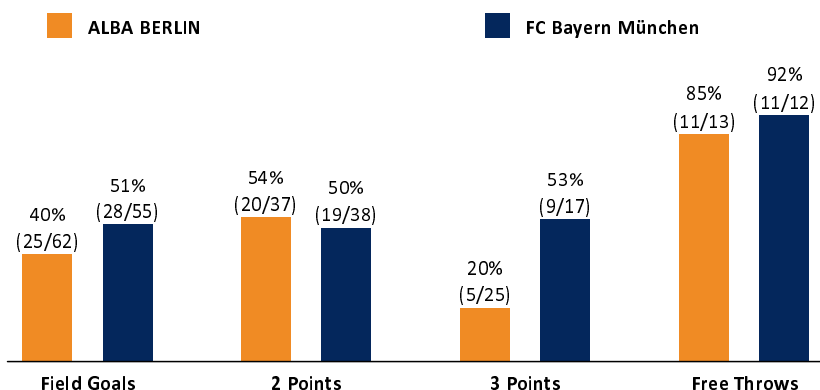

ALBA BERLIN

66 : 76

FC Bayern München

Referee: PANTHER Anne
Umpires: MATIP Martin / BITTNER Steve
Commissioner: HOLSTEN Ingo

Attendance: 2.000
Berlin, Mercedes-Benz Arena (14.500 Plätze), DO 10 JUN 2021, 20:30, Game-ID: 25934

Scoreboard table showing Q1, Q2, Q3, Q4 scores for BER and FCB.

BER - ALBA BERLIN (Coach: GARCIA RENESES Alejandro)

Main player statistics table for ALBA BERLIN including columns for No., Name, Min, PTS, 2 Points, 3 Points, Field Goals, Free Throws, and various rebound/assist metrics.

FCB - FC Bayern München (Coach: TRINCHIERI Andrea)

Main player statistics table for FC Bayern München including columns for No., Name, Min, PTS, 2 Points, 3 Points, Field Goals, Free Throws, and various rebound/assist metrics.

Summary table comparing ALBA BERLIN and FC Bayern München on various team statistics like Rebounds, Assists, Fouls, etc.

EASYCREDIT-BBL.DE

Alle offiziellen Statistiken der easyCredit BBL, Daten, Rekorde uvm. gibt es auf easyCredit-BBL.de! News, Stats, Tabelle und Spielplan für unterwegs: Kostenlos für iOS und Android in der offiziellen Liga-App!

MAGENTA SPORT

Keinen Korb mehr verpassen - Alle Spiele der easyCredit BBL und des MagentaSport BBL Pokals LIVE und in HD! Das größte Basketball-Angebot Deutschlands zuhause und mobil! www.MagentaSport.de

LEGEND
Min Minutes Played
DR Defensive Rebounds
AS Assists
BS Blocked Shots
PF Fouls
+/- Plus-Minus-Rating
DNP Did Not Play
OR Offensive Rebounds
ST Steals
SB Shots Blocked
FD Fouls Drawn
* Starters
PTS Points
TR Total Rebounds
TO Turnovers
EFF Efficiency = ((PTS + TR + AS + ST + BS) - ((FGA - FGM) + (FTA - FTM) + TO))