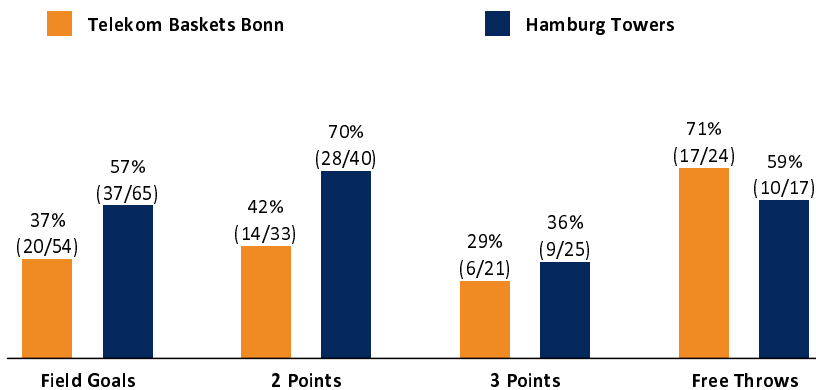

Telekom Baskets Bonn

63 : 93

Hamburg Towers

Referee: MATIP Martin
Umpires: BRENDEL Nicolas / REY Danjana
Commissioner: MOLITOR Horst

Attendance: 0
Bonn, Telekom Dome (6.000 Plätze), DO 3 DEZ 2020, 19:00, Game-ID: 25517

Scoreboard table showing Q1, Q2, Q3, Q4 scores for BON and HAM.

BON - Telekom Baskets Bonn (Coach: JOVOVIC Igor)

Main player statistics table for Telekom Baskets Bonn including columns for No., Name, Min, PTS, 2 Points, 3 Points, Field Goals, Free Throws, OR, DR, TR, AS, ST, TO, BS, SB, PF, FD, EFF, +/-.

HAM - Hamburg Towers (Coach: CALLES Pedro)

Main player statistics table for Hamburg Towers including columns for No., Name, Min, PTS, 2 Points, 3 Points, Field Goals, Free Throws, OR, DR, TR, AS, ST, TO, BS, SB, PF, FD, EFF, +/-.

Summary comparison table between BON and HAM for various statistics like Rebounds, Assists, Fouls, Turnovers, Steals, Points in the Paint, etc.

EASYCREDIT-BBL.DE

Alle offiziellen Statistiken der easyCredit BBL, Daten, Rekorde uvm. gibt es auf easyCredit-BBL.de! News, Stats, Tabelle und Spielplan für unterwegs: Kostenlos für iOS und Android in der offiziellen Liga-App!

MAGENTA SPORT

Keinen Korb mehr verpassen - Alle Spiele der easyCredit BBL und des MagentaSport BBL Pokals LIVE und in HD! Das größte Basketball-Angebot Deutschlands zuhause und mobil! www.MagentaSport.de

LEGEND
Min Minutes Played
DNP Did Not Play
PTS Points
DR Defensive Rebounds
OR Offensive Rebounds
TR Total Rebounds
AS Assists
ST Steals
TO Turnovers
BS Blocked Shots
SB Shots Blocked
EFF Efficiency = ((PTS + TR + AS + ST + BS) - ((FGA - FGM) + (FTA - FTM) + TO))
PF Fouls
FD Fouls Drawn
+/- Plus-Minus-Rating
* Starters