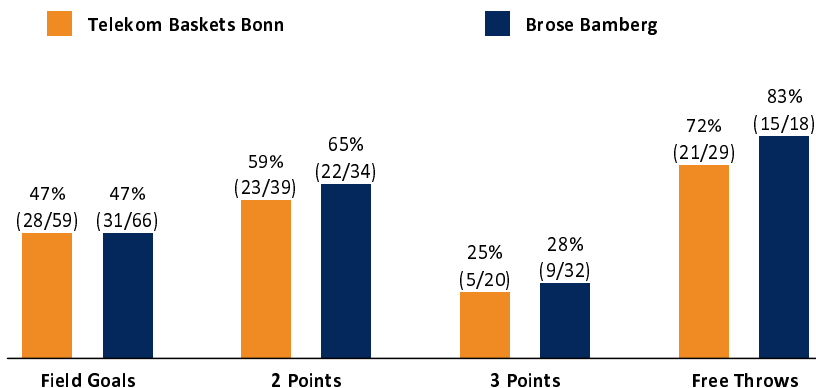

BAM - Brose Bamberg (Coach: ROIJAKKERS Johan)

No.	Name	Min	PTS	2 Points	3 Points	Field Goals	Free Throws	OR	DR	TR	AS	ST	TO	BS	SB	PF	FD	EFF	+/-	
3	LOCKHART Dominic	7:19	2	1/1 (100%)	0/2 (0%)	1/3 (33%)					1					4		1	8	
7	RUOFF Alex	11:35	2	1/2 (50%)	0/1 (0%)	1/3 (33%)			1	1	3	1	1			1		4	8	
12	PLESCHER Moritz	DNP																		
20	FIELER Chase	9:21	0		0/1 (0%)	0/1 (0%)			3	3	1	1				4		4	11	
*22	HALL Devon	27:11	13	2/3 (67%)	2/5 (40%)	4/8 (50%)	3/4 (75%)		4	4	8	1	6			2	3	15	0	
25	OGBE Kenneth	24:40	9	3/5 (60%)	1/4 (25%)	4/9 (44%)		2	3	5	2		2			3	1	9	3	
27	THOMPSON Shevon	9:05	5	2/2 (100%)		2/2 (100%)	1/2 (50%)	2		2			2	1		3	1	5	12	
*31	VITALI Michele	28:24	9	3/4 (75%)	1/6 (17%)	4/10 (40%)			2	2	4		2		1	1	2	7	-5	
*33	HUNDT Bennet	20:51	7	1/2 (50%)	1/5 (20%)	2/7 (29%)	2/2 (100%)		1	1	4	1	1			2	2	7	-2	
*43	SENGFELDER Christian	35:51	29	4/7 (57%)	4/8 (50%)	8/15 (53%)	9/9 (100%)	1	4	5	2	3				3	7	32	-3	
*45	KRAVISH David	25:43	10	5/8 (63%)		5/8 (63%)	0/1 (0%)	6	6	12	2		1		1	3	1	19	-12	
Team / Coach								1	5	6		1					5			
Totals			200:00	86	22/34 (65%)	9/32 (28%)	31/66 (47%)	15/18 (83%)	12	29	41	27	7	16	1	2	26	17	108	4

BON	Rebounds OR/DR/TR	BAM
5 / 24 / 29	Rebounds OR/DR/TR	12 / 29 / 41
16	Assists	27
18	Fouls	26
26	Fouls Drawn	17
10	Turnovers	16
9	Steals	7
38	Points in the Paint	36
6	Second Chance Points	16
14	Fast Break Points	13
7 (20:13)	Biggest Lead	8 (28:36)
10-0 (59:55)	Biggest Scoring Run	8-0 (82:86)
	Lead Changes: 13	
	Times Tied: 10	

EASycREDIT-BBL.DE

Alle offiziellen Statistiken der easyCredit BBL, Daten, Rekorde uvm. gibt es auf easyCredit-BBL.de! News, Stats, Tabelle und Spielplan für unterwegs: Kostenfrei für iOS und Android in der offiziellen Liga-App!

MAGENTA SPORT

Keinen Korb mehr verpassen - Alle Spiele der easyCredit BBL und des MagentaSport BBL Pokals LIVE und in HD! Das größte Basketball-Angebot Deutschlands zuhause und mobil! www.MagentaSport.de

LEGEND
Min Minutes Played   DR Defensive Rebounds   AS Assists   BS Blocked Shots   PF Fouls   +/- Plus-Minus-Rating
DNP Did Not Play   OR Offensive Rebounds   ST Steals   SB Shots Blocked   FD Fouls Drawn   * Starters
PTS Points   TR Total Rebounds   TO Turnovers   EFF Efficiency = ((PTS + TR + AS + ST + BS) - ((FGA - FGM) + (FTA - FTM) + TO))