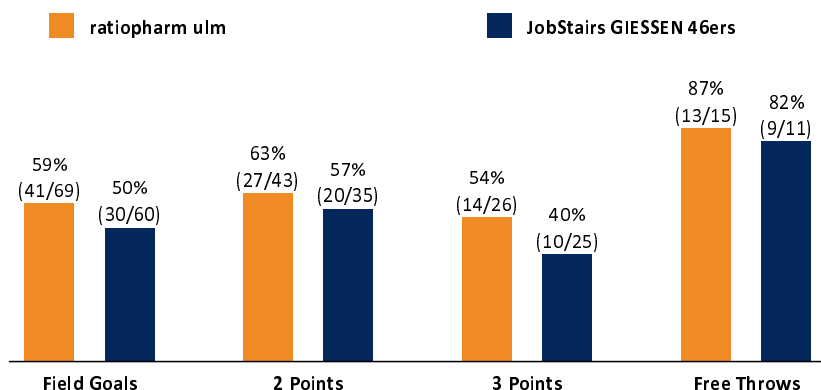

GIE - JobStairs GIESSEN 46ers (Coach: SCHOLZ Rolf)

No.	Name	Min	PTS	2 Points	3 Points	Field Goals	Free Throws	OR	DR	TR	AS	ST	TO	BS	SB	PF	FD	EFF	+/-
1	STARK Jonathan	19:24	5	1/1 (100%)	1/4 (25%)	2/5 (40%)					3		1					4	-13
2	HAMILTON Isaac	11:11	6	1/4 (25%)	1/1 (100%)	2/5 (40%)	1/1 (100%)	1	2	3		1	2				1	5	-5
4	KRAUSHAAR Bjarne	15:55	9	2/2 (100%)	1/2 (50%)	3/4 (75%)	2/2 (100%)				2	1	1				2	10	-4
8	PJANIC Alen	26:12	7	2/3 (67%)	1/3 (33%)	3/6 (50%)			3	3	1				3	1	8	-16	
*11	GARRETT Diante	28:17	16	4/6 (67%)	2/5 (40%)	6/11 (55%)	2/4 (50%)				6	1	1				4	15	-20
*20	ZYLKA Ferdinand	12:46	2	0/1 (0%)	0/2 (0%)	0/3 (0%)	2/2 (100%)		2	2			2			3	3	-1	-16
22	BROWN Chad	15:14	4	2/4 (50%)		2/4 (50%)			2	2			1	1		3	1	4	-19
*31	JAMES JR. Scottie	28:00	13	3/5 (60%)	2/4 (50%)	5/9 (56%)	1/1 (100%)	4	5	9	2		1		1	3	3	19	-15
*33	THOMAS Brandon	22:37	5	1/3 (33%)	1/2 (50%)	2/5 (40%)							3		1	2	1	-1	-17
*54	BRYANT John	20:24	12	4/6 (67%)	1/2 (50%)	5/8 (63%)	1/1 (100%)		2	2	2		4	1		3	1	10	-25
Team / Coach								1	2	3						3			
Totals		200:00	79	20/35 (57%)	10/25 (40%)	30/60 (50%)	9/11 (82%)	6	18	24	16	3	16	2	2	17	17	76	-30

ULM	GIE
10 / 26 / 36	6 / 18 / 24
25	16
17	17
17	17
10	16
9	3
42	38
11	2
8	6
34 (107:73)	0 (:)
11-0 (42:25)	10-0 (53:46)
	Lead Changes: 0
	Times Tied: 0

EASycREDIT-BBL.DE

Alle offiziellen Statistiken der easyCredit BBL, Daten, Rekorde uvm. gibt es auf easyCredit-BBL.de! News, Stats, Tabelle und Spielplan für unterwegs: Kostenfrei für iOS und Android in der offiziellen Liga-App!

MAGENTA SPORT

Keinen Korb mehr verpassen - Alle Spiele der easyCredit BBL und des MagentaSport BBL Pokals LIVE und in HD! Das größte Basketball-Angebot Deutschlands zuhause und mobil! www.MagentaSport.de

LEGEND

Min Minutes Played DR Defensive Rebounds AS Assists BS Blocked Shots PF Fouls +/- Plus-Minus-Rating
DNP Did Not Play OR Offensive Rebounds ST Steals SB Shots Blocked FD Fouls Drawn * Starters
PTS Points TR Total Rebounds TO Turnovers EFF Efficiency = ((PTS + TR + AS + ST + BS) - ((FGA - FGM) + (FTA - FTM) + TO))