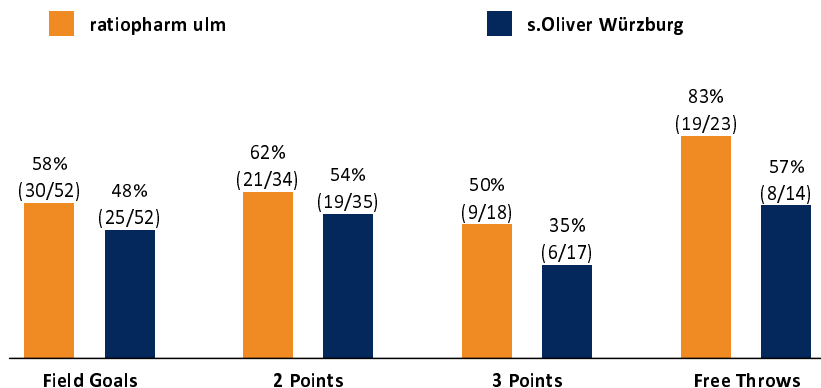

ratiopharm ulm

88 : 64

s.Oliver Würzburg

Referee: BARTH Benjamin
Umpires: FRITZ Clemens / KRAUSE Tim
Commissioner: WEICHERT Horst

Ulm, ratiopharm arena (6.000 Plätze), DO 1 APR 2021, 19:00, Game-ID: 25743

Summary table showing scores by quarter (Q1-Q4) for ULM and WUE.

ULM - ratiopharm ulm (Coach: LAKOVIC Jaka)

Main player statistics table for ULM, including columns for No., Name, Min, PTS, 2 Points, 3 Points, Field Goals, Free Throws, and various rebound/assist metrics.

WUE - s.Oliver Würzburg (Coach: WUCHERER Denis)

Main player statistics table for WUE, including columns for No., Name, Min, PTS, 2 Points, 3 Points, Field Goals, Free Throws, and various rebound/assist metrics.

Summary table comparing ULM and WUE across various statistical categories like Rebounds, Assists, Fouls, etc.

EASycRedit-BBL.de

Alle offiziellen Statistiken der easyCredit BBL, Daten, Rekorde uvm. gibt es auf easyCredit-BBL.de! News, Stats, Tabelle und Spielplan für unterwegs: Kostenfrei für iOS und Android in der offiziellen Liga-App!

MAGENTA SPORT

Keinen Korb mehr verpassen - Alle Spiele der easyCredit BBL und des MagentaSport BBL Pokals LIVE und in HD! Das größte Basketball-Angebot Deutschlands zuhause und mobil! www.MagentaSport.de

LEGEND: Min Minutes Played, DR Defensive Rebounds, AS Assists, BS Blocked Shots, PF Fouls, +/- Plus-Minus-Rating, DNP Did Not Play, OR Offensive Rebounds, ST Steals, SB Shots Blocked, FD Fouls Drawn, * Starters, PTS Points, TR Total Rebounds, TO Turnovers, EFF Efficiency = ((PTS + TR + AS + ST + BS) - ((FGA - FGM) + (FTA - FTM) + TO))