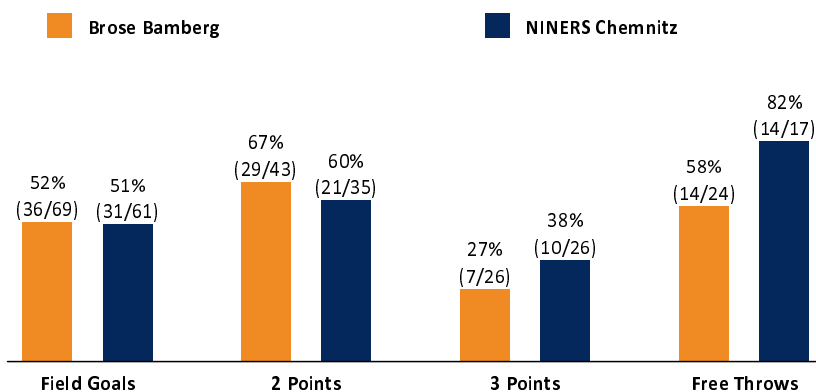

CHE - NINERS Chemnitz (Coach: PASTORE Rodrigo)

No.	Name	Min	PTS	2 Points	3 Points	Field Goals	Free Throws	OR	DR	TR	AS	ST	TO	BS	SB	PF	FD	EFF	+/-	
*2	HARRIS Terrell	33:16	17	5/7 (71%)	2/4 (50%)	7/11 (64%)	1/2 (50%)	2	3	5	6	3	6			2	4	20	4	
4	MATTHEWS Virgil	14:20	0	0/1 (0%)	0/2 (0%)	0/3 (0%)					6	2	1	1		2	1	5	-3	
*7	RICHTER Jonas	24:09	14	5/7 (71%)	1/3 (33%)	6/10 (60%)	1/1 (100%)	1	4	5	1		2			2	2	14	-4	
*8	WIMBERG Jan Niklas	25:10	11	2/2 (100%)	1/4 (25%)	3/6 (50%)	4/4 (100%)		1	1			1			3	3	8	0	
9	JOHNSON Dominique	8:03	0										3			3		-3	-9	
11	MIKE Isiaha	21:02	11	4/6 (67%)	0/1 (0%)	4/7 (57%)	3/3 (100%)	1	4	5		1		1	1	4	2	15	-2	
12	ROSCHNAFSKY Eduard	DNP																		
13	HOPPE Leon	DNP																		
*15	THORNTON Marcus	28:25	13	0/1 (0%)	4/6 (67%)	4/7 (57%)	1/1 (100%)				4	5			1	1	2	19	-1	
20	CLARK Wes	17:39	10	3/5 (60%)	0/1 (0%)	3/6 (50%)	4/6 (67%)				1	1	2	1		5	3	6	-11	
*24	KING George	23:27	8	1/4 (25%)	2/5 (40%)	3/9 (33%)			3	3	1		1		2	3	5	-5		
65	STANIC Filip	4:29	2	1/2 (50%)		1/2 (50%)			2	2						1		3	-4	
Team / Coach									4	4		1					3			
Totals			200:00	86	21/35 (60%)	10/26 (38%)	31/61 (51%)	14/17 (82%)	4	21	25	19	12	17	3	4	23	17	95	-7

BAM	CHE
14 / 26 / 40	4 / 21 / 25
25	19
17	23
23	17
15	17
10	12
56	38
20	9
2	9
9 (79:70)	8 (48:56)
9-0 (68:63)	8-0 (36:43)
Lead Changes: 13	
Times Tied: 9	

EASYCREDIT-BBL.DE

Alle offiziellen Statistiken der easyCredit BBL, Daten, Rekorde uvm. gibt es auf easyCredit-BBL.de! News, Stats, Tabelle und Spielplan für unterwegs: Kostenfrei für iOS und Android in der offiziellen Liga-App!

MAGENTA SPORT

Keinen Korb mehr verpassen - Alle Spiele der easyCredit BBL und des MagentaSport BBL Pokals LIVE und in HD! Das größte Basketball-Angebot Deutschlands zuhause und mobil! www.MagentaSport.de

LEGEND
Min Minutes Played   DR Defensive Rebounds   AS Assists   BS Blocked Shots   PF Fouls   +/- Plus-Minus-Rating
DNP Did Not Play   OR Offensive Rebounds   ST Steals   SB Shots Blocked   FD Fouls Drawn   * Starters
PTS Points   TR Total Rebounds   TO Turnovers   EFF Efficiency = ((PTS + TR + AS + ST + BS) - ((FGA - FGM) + (FTA - FTM) + TO))