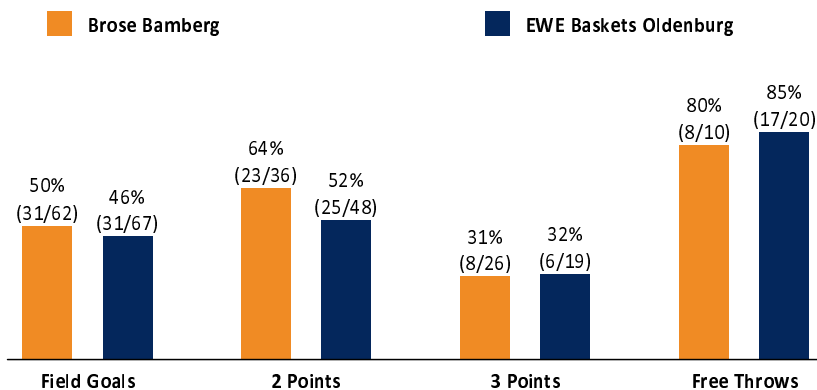

Brose Bamberg

78 : 85

EWE Baskets Oldenburg

Referee: PANTHER Anne
Umpires: MADINGER Christof / REITER Moritz
Commissioner: GINTSCHEL Winfried

Attendance: 0
Bamberg, BROSE ARENA (6.150 Plätze), SO 3 JAN 2021, 15:00, Game-ID: 25585

Scoreboard table showing Q1, Q2, Q3, Q4 scores for BAM and OLD.

BAM - Brose Bamberg (Coach: ROIJAKKERS Johan)

Main player statistics table for Brose Bamberg including columns for No., Name, Min, PTS, 2 Points, 3 Points, Field Goals, Free Throws, and various rebound and efficiency metrics.

OLD - EWE Baskets Oldenburg (Coach: DRIJENCIC Milad)

Main player statistics table for EWE Baskets Oldenburg including columns for No., Name, Min, PTS, 2 Points, 3 Points, Field Goals, Free Throws, and various rebound and efficiency metrics.

Summary table comparing BAM and OLD across various statistical categories like Rebounds, Assists, Fouls, and Turnovers.

EASycREDIT-BBL.DE

Alle offiziellen Statistiken der easyCredit BBL, Daten, Rekorde uvm. gibt es auf easyCredit-BBL.de! News, Stats, Tabelle und Spielplan für unterwegs: Kostenlos für iOS und Android in der offiziellen Liga-App!

MAGENTA SPORT

Keinen Korb mehr verpassen - Alle Spiele der easyCredit BBL und des MagentaSport BBL Pokals LIVE und in HD! Das größte Basketball-Angebot Deutschlands zuhause und mobil! www.MagentaSport.de

LEGEND
Min Minutes Played
DNP Did Not Play
PTS Points
DR Defensive Rebounds
OR Offensive Rebounds
TR Total Rebounds
AS Assists
ST Steals
TO Turnovers
BS Blocked Shots
SB Shots Blocked
EFF Efficiency = ((PTS + TR + AS + ST + BS) - ((FGA - FGM) + (FTA - FTM) + TO))
PF Fouls
FD Fouls Drawn
+/- Plus-Minus-Rating
* Starters