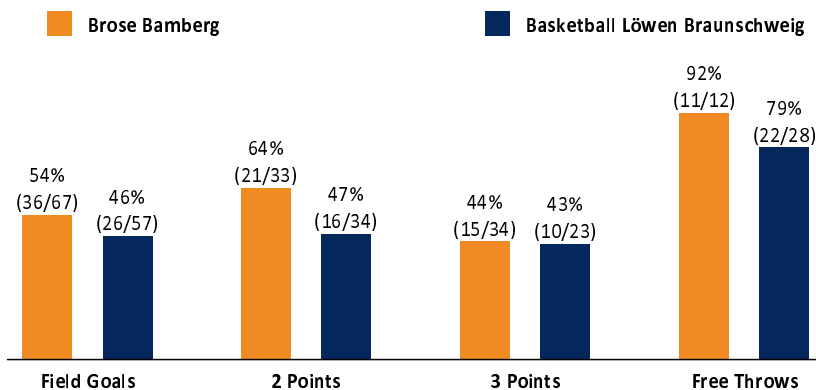

Brose Bamberg

98 : 84

Basketball Löwen Braunschweig

Referee: FRITZ Clemen
Umpires: HACK Johannes / BOHN Nicolas
Commissioner: GINTSCHEL Winfried

Bamberg, BROSE ARENA (6.150 Plätze), SO 24 JAN 2021, 18:00, Game-ID: 25615

Scoreboard table showing Q1, Q2, Q3, Q4 scores for BAM and BRA.

BAM - Brose Bamberg (Coach: ROIJAKKERS Johan)

Main player statistics table for BAM, including columns for No., Name, Min, PTS, 2 Points, 3 Points, Field Goals, Free Throws, and various rebound/assist metrics.

BRA - Basketball Löwen Braunschweig (Coach: STROBL Pete)

Main player statistics table for BRA, including columns for No., Name, Min, PTS, 2 Points, 3 Points, Field Goals, Free Throws, and various rebound/assist metrics.

Summary statistics table comparing BAM and BRA across categories like Rebounds, Assists, Fouls, Turnovers, Steals, Points in the Paint, Second Chance Points, Fast Break Points, Biggest Lead, Biggest Scoring Run, Lead Changes, and Times Tied.

EASYCREDIT-BBL.DE

Alle offiziellen Statistiken der easyCredit BBL, Daten, Rekorde uvm. gibt es auf easyCredit-BBL.de! News, Stats, Tabelle und Spielplan für unterwegs: Kostenlos für iOS und Android in der offiziellen Liga-App!

MAGENTA SPORT

Keinen Korb mehr verpassen - Alle Spiele der easyCredit BBL und des MagentaSport BBL Pokals LIVE und in HD! Das größte Basketball-Angebot Deutschlands zuhause und mobil! www.MagentaSport.de

LEGEND: Min Minutes Played, DR Defensive Rebounds, AS Assists, BS Blocked Shots, PF Fouls, +/- Plus-Minus-Rating, DNP Did Not Play, OR Offensive Rebounds, ST Steals, SB Shots Blocked, * Starters, PTS Points, TR Total Rebounds, TO Turnovers, EFF Efficiency = ((PTS + TR + AS + ST + BS) - ((FGA - FGM) + (FTA - FTM) + TO))