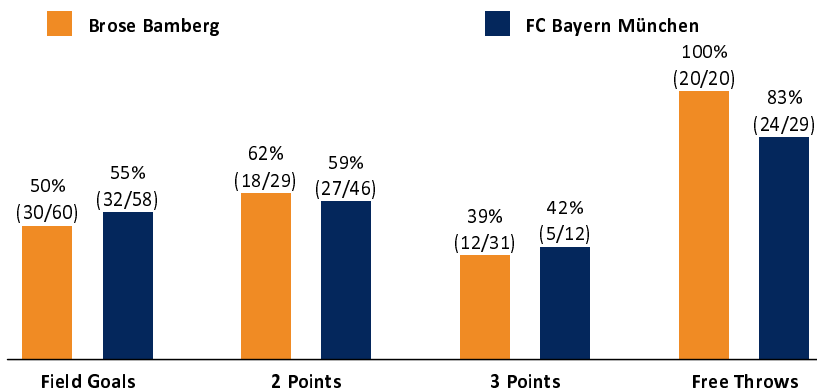

Brose Bamberg

92 : 93

FC Bayern München

Referee: PANTHER Anne
Umpires: FINGERLING Stefan / MUTAPCIC Armin
Commissioner: GINTSCHEL Winfried

Attendance: 0
Bamberg, BROSE ARENA (6.150 Plätze), SO 7 FEB 2021, 18:00, Game-ID: 25664

Scoreboard table showing quarters Q1-Q4 for BAM and FCB.

BAM - Brose Bamberg (Coach: ROIJAKKERS Johan)

Main player statistics table for BAM, including columns for Name, Min, PTS, 2 Points, 3 Points, Field Goals, Free Throws, and various rebound/assist metrics.

FCB - FC Bayern München (Coach: TRINCHIERI Andrea)

Main player statistics table for FCB, including columns for Name, Min, PTS, 2 Points, 3 Points, Field Goals, Free Throws, and various rebound/assist metrics.

Summary statistics table comparing BAM and FCB across various metrics like Rebounds, Assists, Fouls, and Turnovers.

EASYCREDIT-BBL.DE

Alle offiziellen Statistiken der easyCredit BBL, Daten, Rekorde uvm. gibt es auf easyCredit-BBL.de! News, Stats, Tabelle und Spielplan für unterwegs: Kostenlos für iOS und Android in der offiziellen Liga-App!

MAGENTA SPORT

Keinen Korb mehr verpassen - Alle Spiele der easyCredit BBL und des MagentaSport BBL Pokals LIVE und in HD! Das größte Basketball-Angebot Deutschlands zuhause und mobil! www.MagentaSport.de

LEGEND
Min Minutes Played
DNP Did Not Play
PTS Points
DR Defensive Rebounds
OR Offensive Rebounds
TR Total Rebounds
AS Assists
ST Steals
TO Turnovers
BS Blocked Shots
SB Shots Blocked
EFF Efficiency = ((PTS + TR + AS + ST + BS) - ((FGA - FGM) + (FTA - FTM) + TO))
PF Fouls
FD Fouls Drawn
+/- Plus-Minus-Rating
* Starters