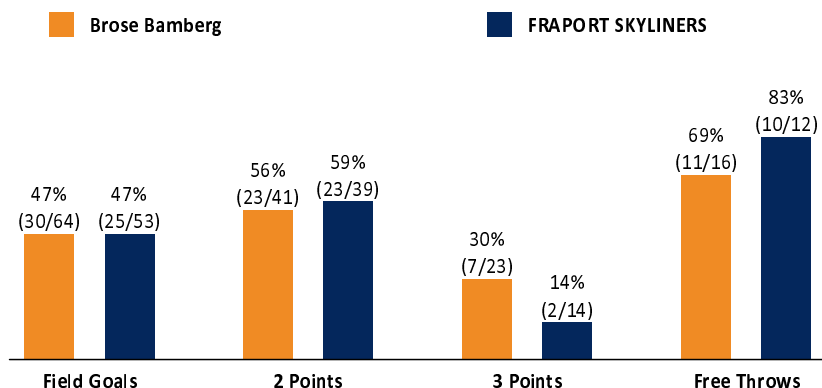

Brose Bamberg

78 : 62

FRAPORT SKYLINERS

Referee: PANTHER Anne
Umpires: SIMONOW Konstantin / GUTTING Michael
Commissioner: EICHHORN Christian

Attendance: 0
Bamberg, BROSE ARENA (6.150 Plätze), SO 28 FEB 2021, 15:00, Game-ID: 25673

Scoreboard table showing Q1, Q2, Q3, Q4 scores for BAM and FRA.

BAM - Brose Bamberg (Coach: ROIJAKKERS Johan)

Main player statistics table for Brose Bamberg including columns for No., Name, Min, PTS, 2 Points, 3 Points, Field Goals, Free Throws, and various rebound/assist metrics.

FRA - FRAPORT SKYLINERS (Coach: GLEIM Sebastian)

Main player statistics table for Fraport Skyliners including columns for No., Name, Min, PTS, 2 Points, 3 Points, Field Goals, Free Throws, and various rebound/assist metrics.

Summary statistics table comparing BAM and FRA across various metrics like Rebounds, Assists, Fouls, Turnovers, Steals, Points in the Paint, etc.

EASYCREDIT-BBL.DE

Alle offiziellen Statistiken der easycCredit BBL, Daten, Rekorde uvm. gibt es auf easycCredit-BBL.de! News, Stats, Tabelle und Spielplan für unterwegs: Kostenlos für iOS und Android in der offiziellen Liga-App!

MAGENTA SPORT

Keinen Korb mehr verpassen - Alle Spiele der easycCredit BBL und des MagentaSport BBL Pokals LIVE und in HD! Das größte Basketball-Angebot Deutschlands zuhause und mobil! www.MagentaSport.de

LEGEND
Min Minutes Played, DR Defensive Rebounds, AS Assists, BS Blocked Shots, PF Fouls, +/- Plus-Minus-Rating
DNP Did Not Play, OR Offensive Rebounds, ST Steals, SB Shots Blocked, FD Fouls Drawn, * Starters
PTS Points, TR Total Rebounds, TO Turnovers, EFF Efficiency = ((PTS + TR + AS + ST + BS) - ((FGA - FGM) + (FTA - FTM) + TO))