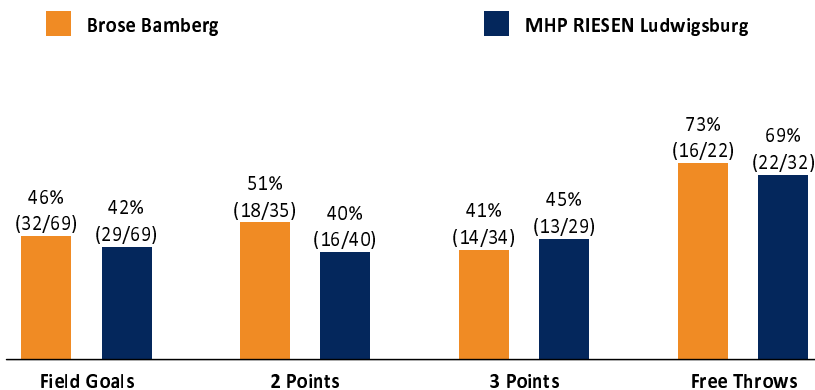

Brose Bamberg

94 : 93 MHP RIESEN Ludwigsburg

Referee: PANTHER Anne
Umpires: BARTH Benjamin / REY Danjana
Commissioner: GINTSCHEL Winfried

Attendance: 0
Bamberg, BROSE ARENA (6.150 Plätze), FR 30 APR 2021, 20:30, Game-ID: 25768

Scoreboard table showing Q1, Q2, Q3, Q4 scores for BAM and LUD.

BAM - Brose Bamberg (Coach: ROIJAKKERS Johan)

Main player statistics table for Brose Bamberg including columns for No., Name, Min, PTS, 2 Points, 3 Points, Field Goals, Free Throws, and various rebound/steal metrics.

LUD - MHP RIESEN Ludwigsburg (Coach: PATRICK John)

Main player statistics table for MHP Riesen Ludwigsburg including columns for No., Name, Min, PTS, 2 Points, 3 Points, Field Goals, Free Throws, and various rebound/steal metrics.

Summary comparison table between BAM and LUD for various statistics like Rebounds, Assists, Fouls, Turnovers, Steals, Points in the Paint, Second Chance Points, Fast Break Points, Biggest Lead, Biggest Scoring Run, Lead Changes, and Times Tied.

EASycREDIT-BBL.DE

Alle offiziellen Statistiken der easycrredit BBL, Daten, Rekorde uvm. gibt es auf easycrredit-BBL.de! News, Stats, Tabelle und Spielplan für unterwegs: Kostenfrei für iOS und Android in der offiziellen Liga-App!

MAGENTA SPORT

Keinen Korb mehr verpassen - Alle Spiele der easycrredit BBL und des MagentaSport BBL Pokals LIVE und in HD! Das größte Basketball-Angebot Deutschlands zuhause und mobil! www.MagentaSport.de

LEGEND
Min Minutes Played, DR Defensive Rebounds, AS Assists, BS Blocked Shots, PF Fouls, +/- Plus-Minus-Rating
DNP Did Not Play, OR Offensive Rebounds, ST Steals, SB Shots Blocked, FD Fouls Drawn, * Starters
PTS Points, TR Total Rebounds, TO Turnovers, EFF Efficiency = ((PTS + TR + AS + ST + BS) - ((FGA - FGM) + (FTA - FTM) + TO))