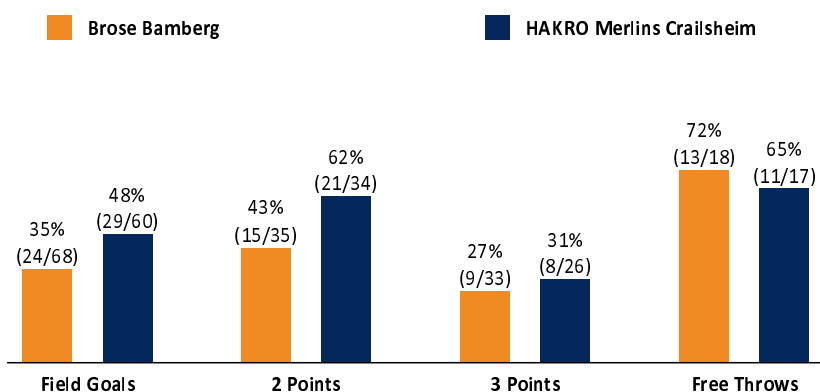

Brose Bamberg

70 : 77 HAKRO Merlins Crailsheim

Referee: RODRIGUEZ Toni
Umpires: BARTH Benjamin / FINGERLING Stefan
Commissioner: KINDERVATER Max

Attendance: 0
Bamberg, BROSE ARENA (6.150 Plätze), SO 9 MAI 2021, 15:00, Game-ID: 25790

Scoreboard table showing Q1, Q2, Q3, Q4 scores for BAM and CRA.

BAM - Brose Bamberg (Coach: ROIJAKKERS Johan)

Main player statistics table for BAM, including columns for No., Name, Min, PTS, 2 Points, 3 Points, Field Goals, Free Throws, OR, DR, TR, AS, ST, TO, BS, SB, PF, FD, EFF, +/-.

CRA - HAKRO Merlins Crailsheim (Coach: IISALO Tuomas)

Main player statistics table for CRA, including columns for No., Name, Min, PTS, 2 Points, 3 Points, Field Goals, Free Throws, OR, DR, TR, AS, ST, TO, BS, SB, PF, FD, EFF, +/-.

Summary statistics table comparing BAM and CRA across various metrics like Rebounds, Assists, Fouls, etc.

EASYCREDIT-BBL.DE

Alle offiziellen Statistiken der easyCredit BBL, Daten, Rekorde uvm. gibt es auf easyCredit-BBL.de! News, Stats, Tabelle und Spielplan für unterwegs: Kostenlos für iOS und Android in der offiziellen Liga-App!

MAGENTA SPORT

Keinen Korb mehr verpassen - Alle Spiele der easyCredit BBL und des MagentaSport BBL Pokals LIVE und in HD! Das größte Basketball-Angebot Deutschlands zuhause und mobil! www.MagentaSport.de

LEGEND
Min Minutes Played
DNP Did Not Play
PTS Points
DR Defensive Rebounds
OR Offensive Rebounds
TR Total Rebounds
AS Assists
ST Steals
TO Turnovers
BS Blocked Shots
SB Shots Blocked
EFF Efficiency = ((PTS + TR + AS + ST + BS) - ((FGA - FGM) + (FTA - FTM) + TO))
PF Fouls
FD Fouls Drawn
+/- Plus-Minus-Rating
* Starters